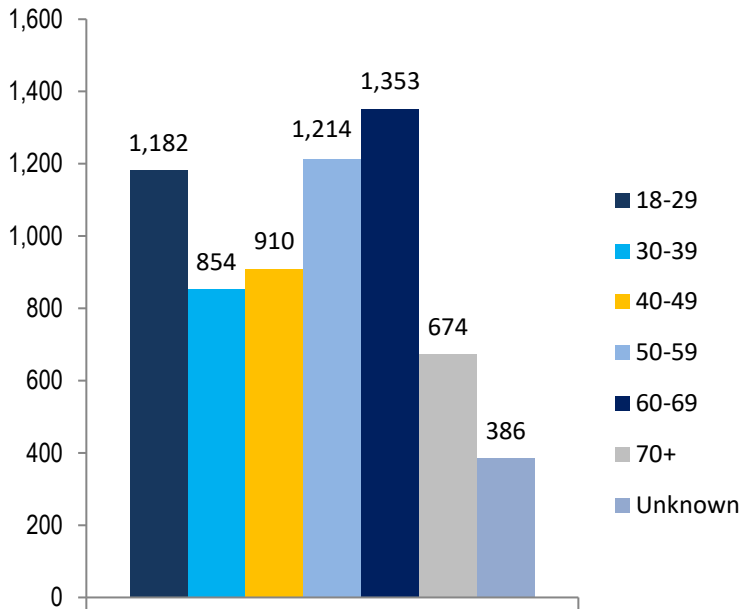

OSCPA MEMBERSHIP REPORT

October 2021

Total OSCPAs Membership = 6,540

Year-to-Year Comparison

OSCPA MEMBERSHIP REPORT

October 2021

Actual Chapter

Fellow/Provisional Employment

Membership by Age

Membership by Gender