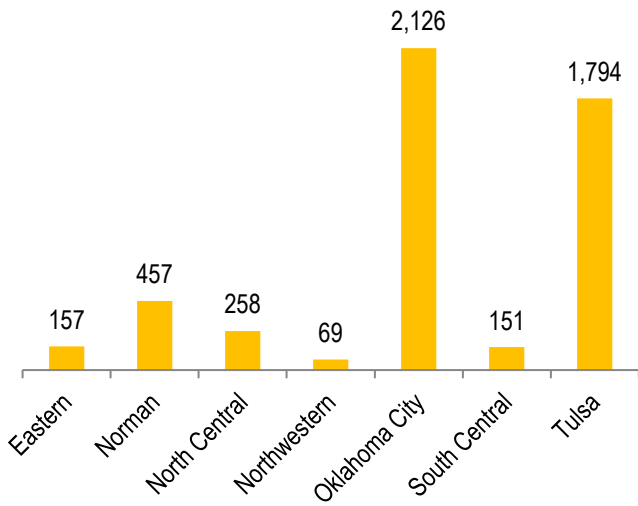

OSCPA MEMBERSHIP REPORT

October 2021

Total OSCPAs Membership = 6,540

Year-to-Year Comparison

OSCPA MEMBERSHIP REPORT

October 2021

Actual Chapter

Fellow/Provisional Employment

Membership by Age

Membership by Gender