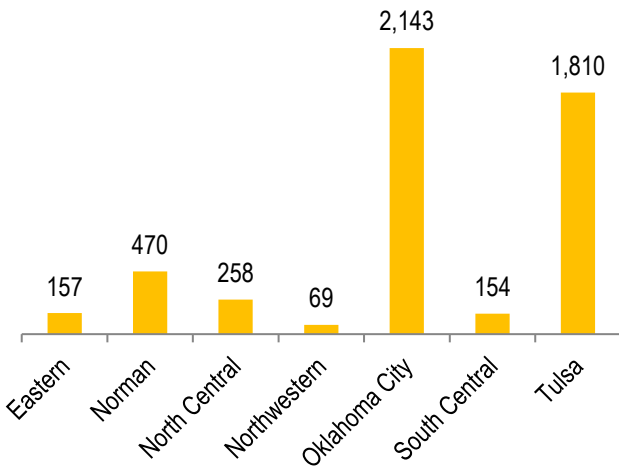

OSCPA Membership Report
November 2021

Total OSCPAs Membership = 6,604

Year-to-Year Comparison

OSCPA Membership Report

November 2021

Actual Chapter

Fellow/Provisional Employment

Membership by Gender