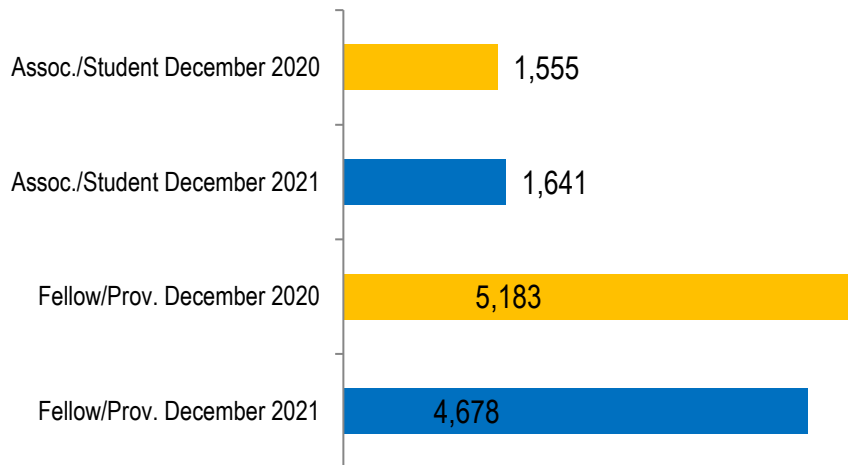

OSCPA MEMBERSHIP REPORT

December 2021

Total OSCPAs Membership = 6,319

■ Fellow ■ Provisional ■ Associate ■ Student

Year-to-Year Comparison

OSCPA MEMBERSHIP REPORT
December 2021

Actual Chapter

Fellow/Provisional Employment

Membership by Age

Membership by Gender