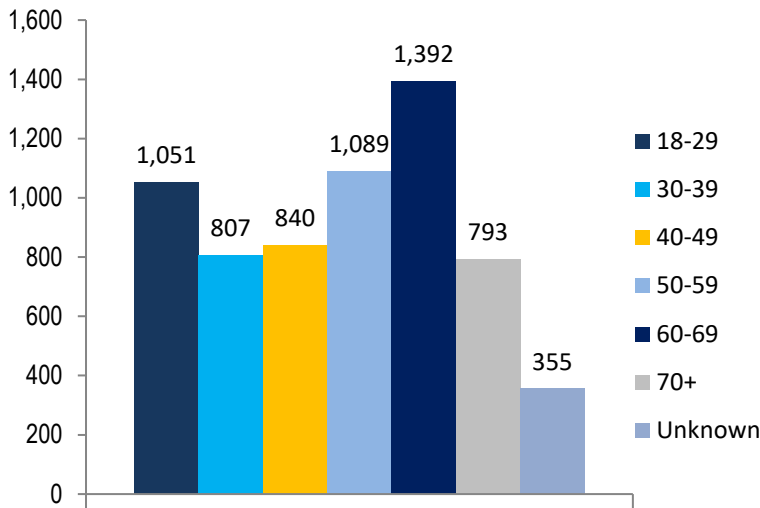

OSCPA MEMBERSHIP REPORT

December 2021

Total OSCPAs Membership = 6,319

■ Fellow ■ Provisional ■ Associate ■ Student

Year-to-Year Comparison

OSCPA MEMBERSHIP REPORT
December 2021

Actual Chapter

Fellow/Provisional Employment

Membership by Age

Membership by Gender