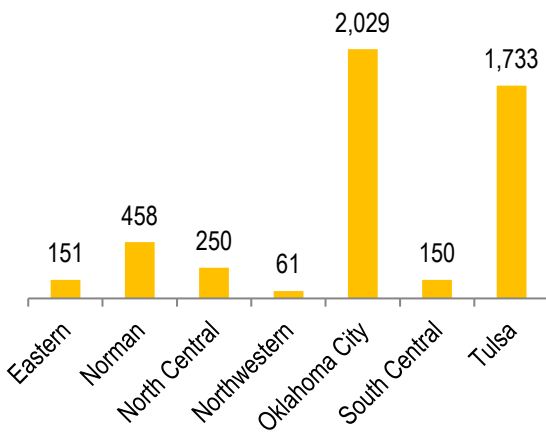

OSCPA MEMBERSHIP REPORT

December 2021

Total OSCPAs Membership = 6,319

■ Fellow ■ Provisional ■ Associate ■ Student

Year-to-Year Comparison

OSCPA MEMBERSHIP REPORT
December 2021

Actual Chapter

Fellow/Provisional Employment

Membership by Age

Membership by Gender