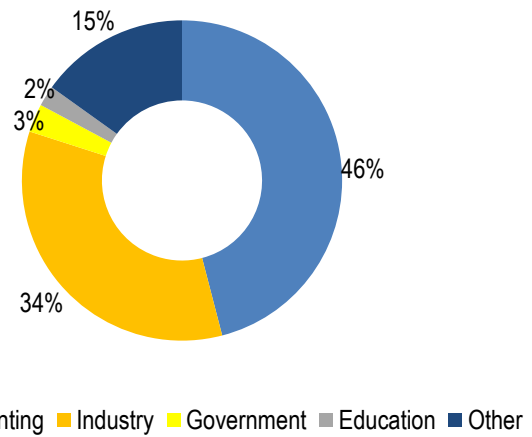

OSCPA MEMBERSHIP REPORT

December 2021

Total OSCPAs Membership = 6,319

■ Fellow ■ Provisional ■ Associate ■ Student

Year-to-Year Comparison

OSCPA MEMBERSHIP REPORT
December 2021

Actual Chapter

Fellow/Provisional Employment

Membership by Age

Membership by Gender