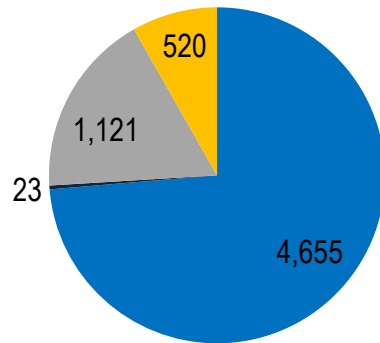

OSCPA MEMBERSHIP REPORT

December 2021

Total OSCPAs Membership = 6,319

■ Fellow ■ Provisional ■ Associate ■ Student

Year-to-Year Comparison

OSCPA MEMBERSHIP REPORT
December 2021

Actual Chapter

Fellow/Provisional Employment

Membership by Age

Membership by Gender