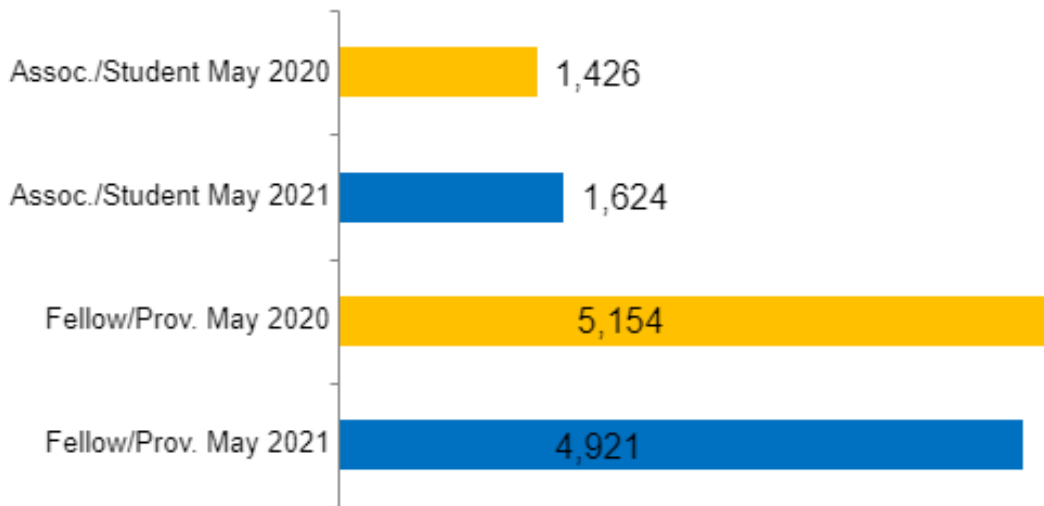

OSCPA MEMBERSHIP REPORT

May 2021

Total OSCPAs Membership = 6,546

■ Fellow ■ Provisional ■ Associate ■ Student

Year-to-Year Comparison

OSCPA MEMBERSHIP REPORT

May 2021

Actual Chapter