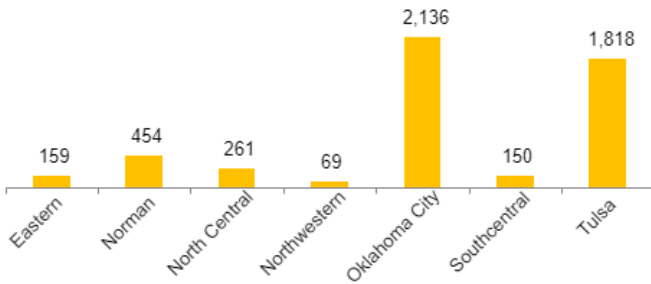

OSCPA MEMBERSHIP REPORT

May 2021

Total OSCPAs Membership = 6,546

■ Fellow ■ Provisional ■ Associate ■ Student

Year-to-Year Comparison

OSCPA MEMBERSHIP REPORT

May 2021

Actual Chapter