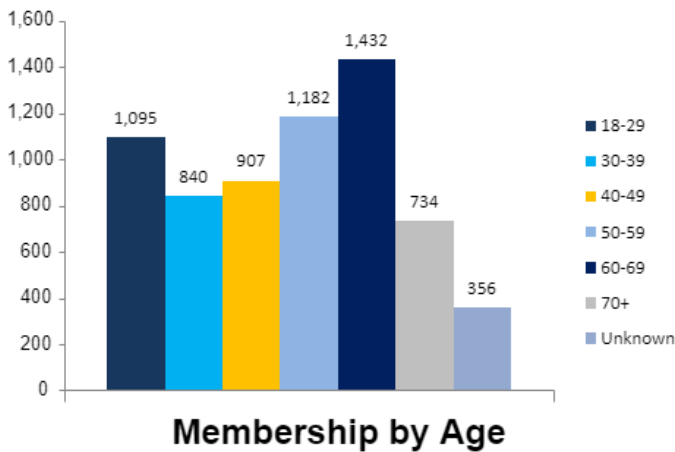

OSCPA MEMBERSHIP REPORT

May 2021

Fellow/Provisional Employment