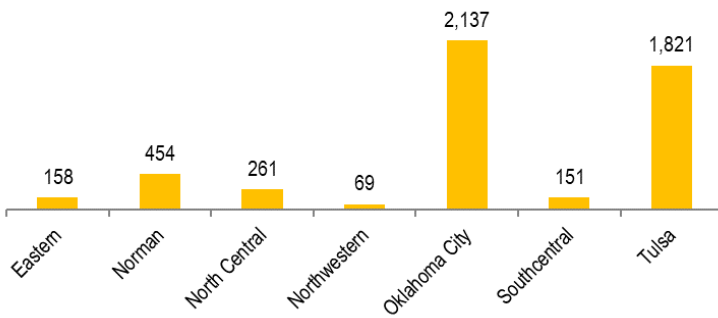

OSCPA MEMBERSHIP REPORT

June 2021

Total OSCPAs Membership = 6,554

■ Fellow ■ Provisional ■ Associate ■ Student

Year- to-Year Comparison

OSCPA MEMBERSHIP REPORT

June 2021

Actual Chapter