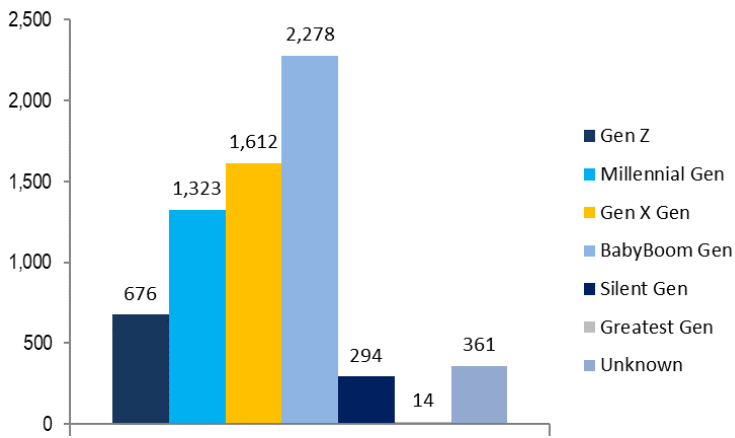

OSCPA MEMBERSHIP REPORT

June 2021

Total OSCPAs Membership = 6,554

■ Fellow ■ Provisional ■ Associate ■ Student

Year- to-Year Comparison

OSCPA MEMBERSHIP REPORT

June 2021

Actual Chapter

Fellow/Provisional Employment

Membership by Age

Membership by Gender