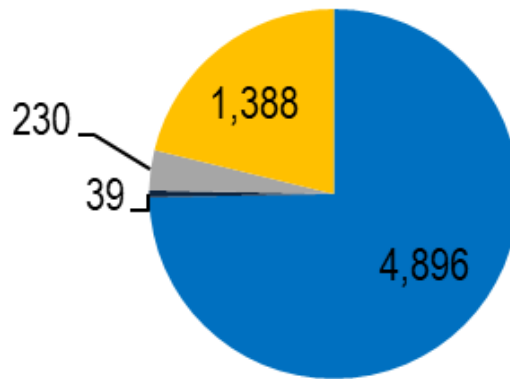

OSCPA MEMBERSHIP REPORT

June 2021

Total OSCPAs Membership = 6,554

■ Fellow ■ Provisional ■ Associate ■ Student

Year- to-Year Comparison

OSCPA MEMBERSHIP REPORT

June 2021

Actual Chapter

Fellow/Provisional Employment

Membership by Age

Membership by Gender