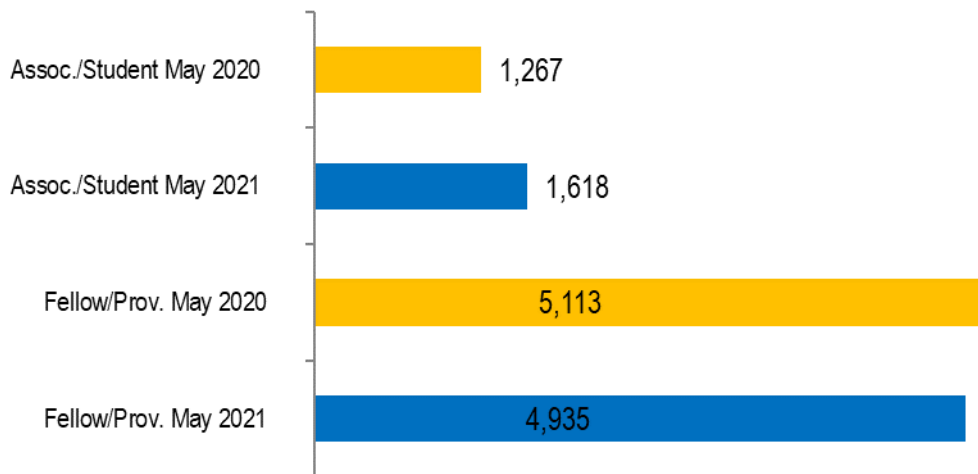

OSCPA MEMBERSHIP REPORT

June 2021

Total OSCPAs Membership = 6,554

■ Fellow ■ Provisional ■ Associate ■ Student

Year- to-Year Comparison

OSCPA MEMBERSHIP REPORT

June 2021

Actual Chapter

Fellow/Provisional Employment

Membership by Age

Membership by Gender