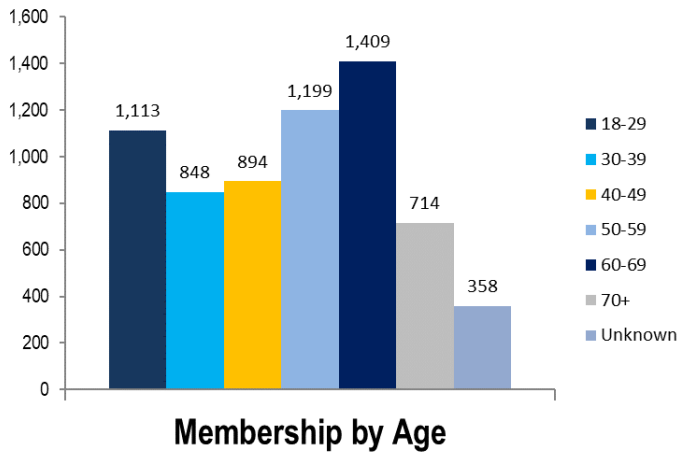

OSCPA MEMBERSHIP REPORT

July 2021

Fellow/Provisional Employment