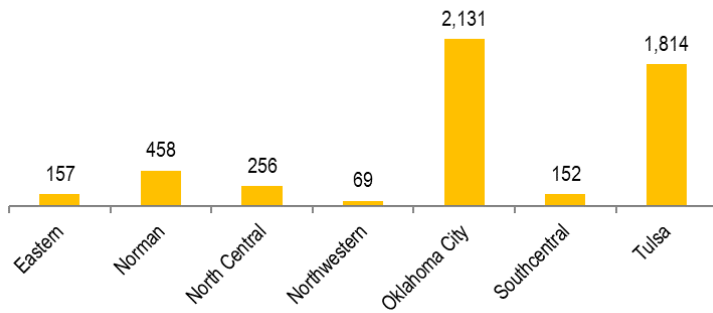

OSCPA MEMBERSHIP REPORT

July 2021

Total OSCPAs Membership = 6,549

■ Fellow ■ Provisional ■ Associate ■ Student

Year-to-Year Comparison

OSCPA MEMBERSHIP REPORT

July 2021

Actual Chapter