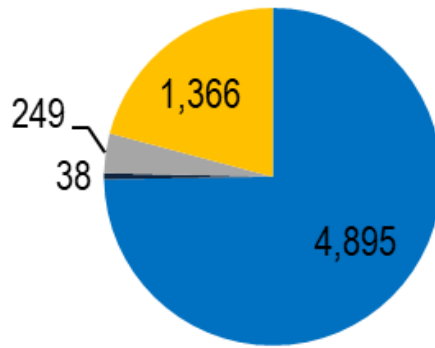

OSCPA MEMBERSHIP REPORT

July 2021

Total OSCPAs Membership = 6,549

■ Fellow ■ Provisional ■ Associate ■ Student

Year-to-Year Comparison

OSCPA MEMBERSHIP REPORT

July 2021

Actual Chapter