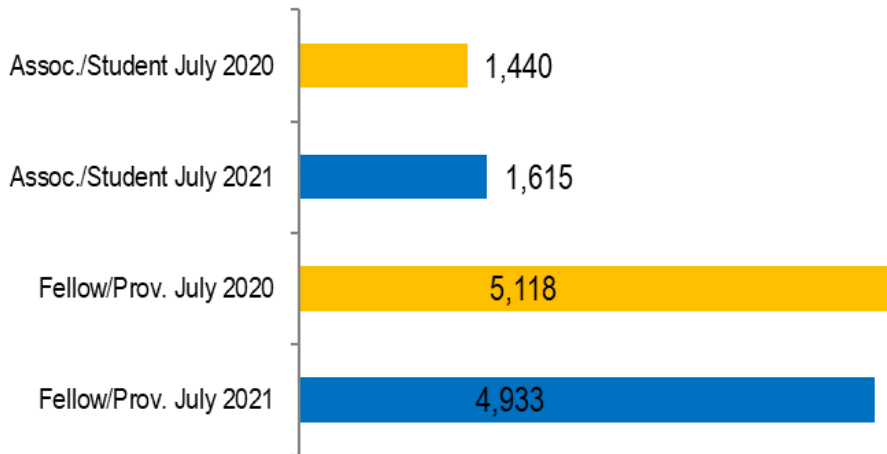

OSCPA MEMBERSHIP REPORT

July 2021

Total OSCPAs Membership = 6,549

■ Fellow ■ Provisional ■ Associate ■ Student

Year-to-Year Comparison

OSCPA MEMBERSHIP REPORT

July 2021

Actual Chapter