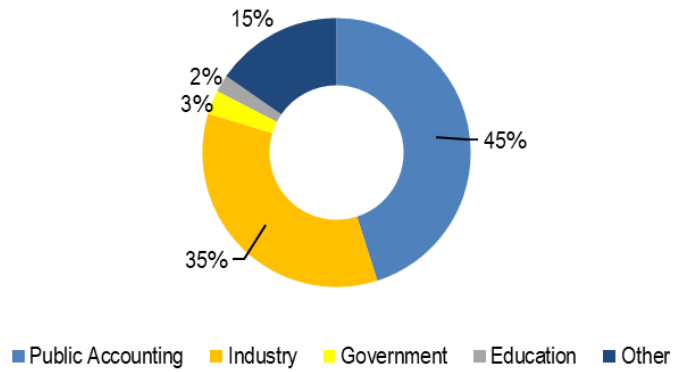

OSCPA MEMBERSHIP REPORT

August 2021

Total OSCPAs Membership = 6,550

■ Fellow ■ Provisional ■ Associate ■ Student

Year-to-Year Comparison

OSCPA MEMBERSHIP REPORT

August 2021

Actual Chapter

Fellow/Provisional Employment

Membership by Gender