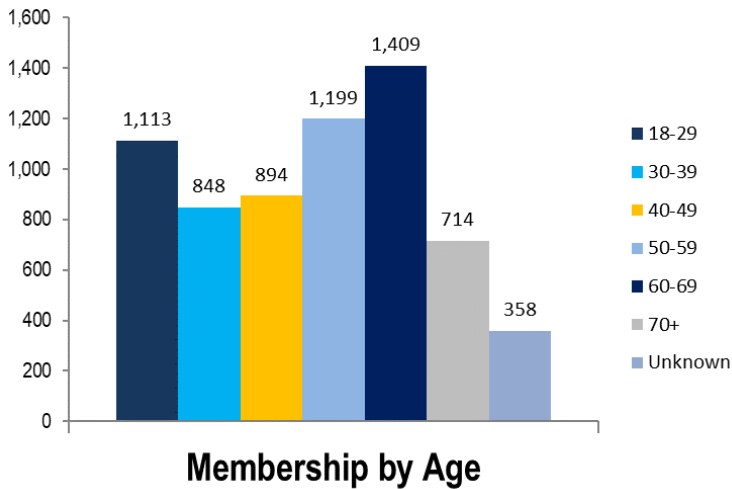

OSCPA MEMBERSHIP REPORT

August 2021

Fellow/Provisional Employment