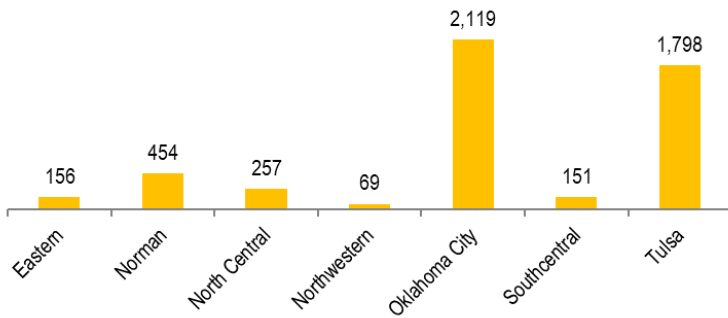

OSCPA MEMBERSHIP REPORT

August 2021

Total OSCPAs Membership = 6,550

■ Fellow ■ Provisional ■ Associate ■ Student

Year-to-Year Comparison

OSCPA MEMBERSHIP REPORT

August 2021

Actual Chapter