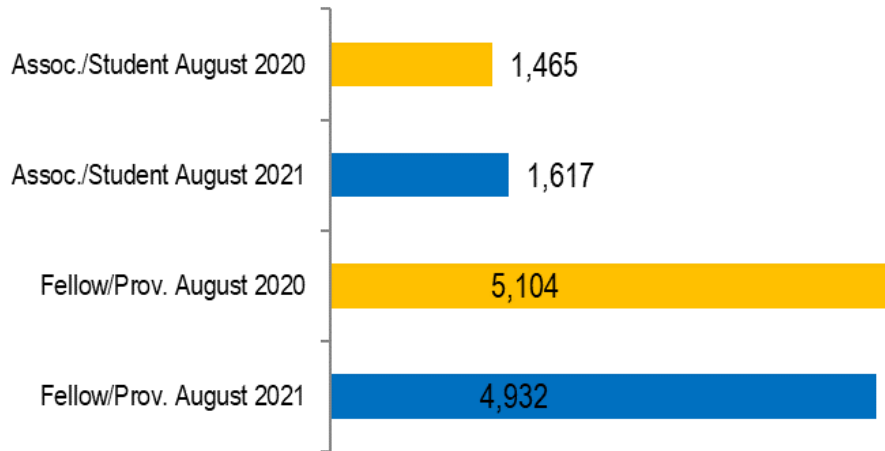

OSCPA MEMBERSHIP REPORT

August 2021

Total OSCPAs Membership = 6,550

■ Fellow ■ Provisional ■ Associate ■ Student

Year-to-Year Comparison

OSCPA MEMBERSHIP REPORT

August 2021

Actual Chapter