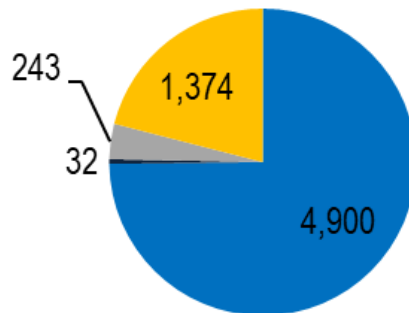

OSCPA MEMBERSHIP REPORT

August 2021

Total OSCPAs Membership = 6,550

■ Fellow ■ Provisional ■ Associate ■ Student

Year-to-Year Comparison

OSCPA MEMBERSHIP REPORT

August 2021

Actual Chapter