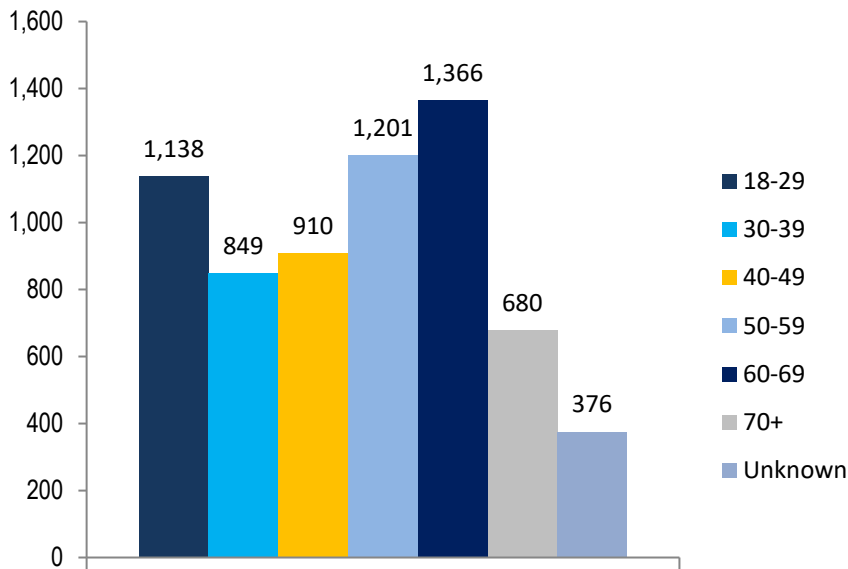

OSCPA MEMBERSHIP REPORT

September 2021

Total OSCPAs Membership = 6,514

Year-to-Year Comparison

OSCPA MEMBERSHIP REPORT

September 2021

Actual Chapter

Fellow/Provisional Employment

Membership by Age

Membership by Gender