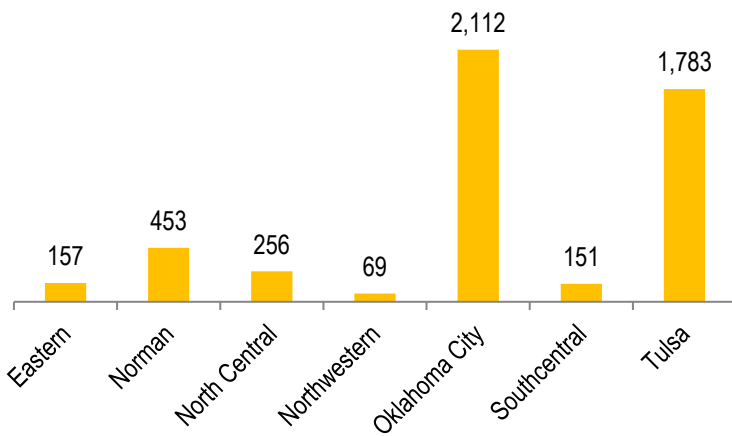

OSCPA MEMBERSHIP REPORT

September 2021

Total OSCPAs Membership = 6,514

Year-to-Year Comparison

OSCPA MEMBERSHIP REPORT

September 2021

Actual Chapter

Fellow/Provisional Employment

Membership by Age

Membership by Gender