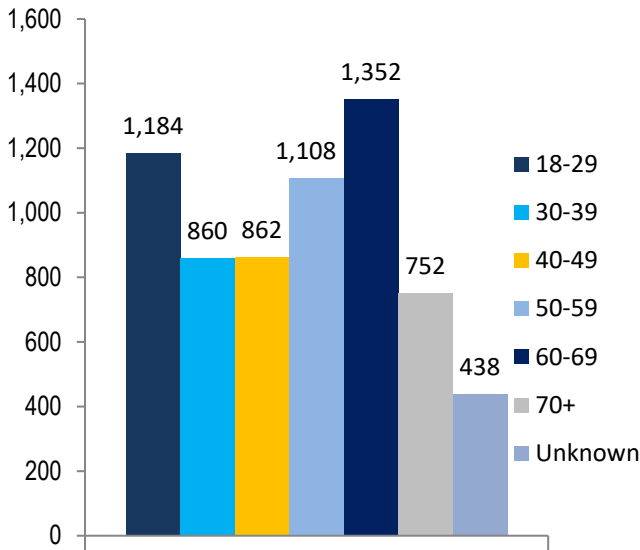

OSCPA MEMBERSHIP REPORT

October 2022

Total OSCPAs Membership = 6,529

■ Fellow ■ Provisional ■ Associate ■ Student

Year-to-Year Comparison

OSCPA MEMBERSHIP REPORT

October 2022

Actual Chapter

Fellow/Provisional Employment

Membership by Age

Membership by Gender