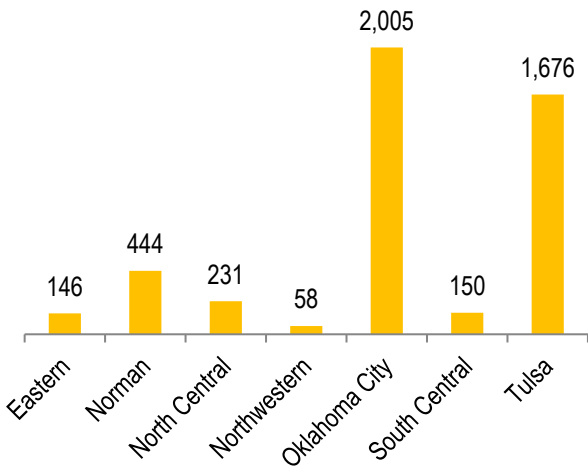

OSCPA MEMBERSHIP REPORT

October 2022

Total OSCPAs Membership = 6,529

■ Fellow ■ Provisional ■ Associate ■ Student

Year-to-Year Comparison

OSCPA MEMBERSHIP REPORT

October 2022

Actual Chapter