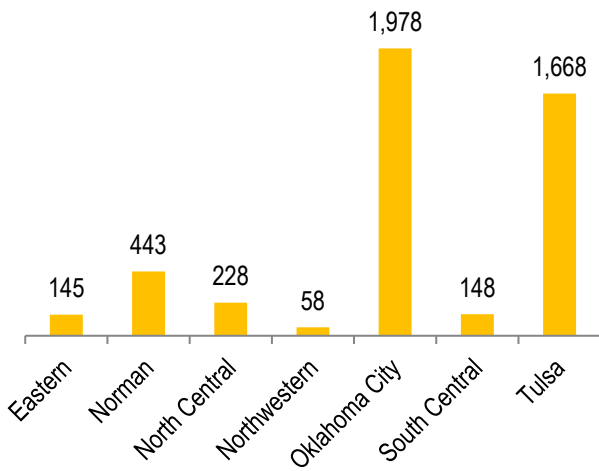

OSCPA MEMBERSHIP REPORT

November 2022

Total OSCPAs Membership = 6,523

Year-to-Year Comparison

OSCPA MEMBERSHIP REPORT

November 2022

Actual Chapter

Fellow/Provisional Employment

Membership by Age

Membership by Gender