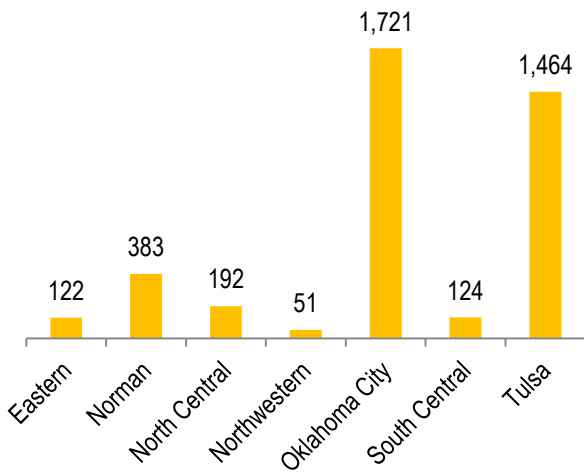

OSCPA MEMBERSHIP REPORT

December 2022

Total OSCPAs Membership = 5,435

Year-to-Year Comparison

OSCPA MEMBERSHIP REPORT

December 2022

Actual Chapter

Fellow/Provisional Employment

Membership by Age

Membership by Gender