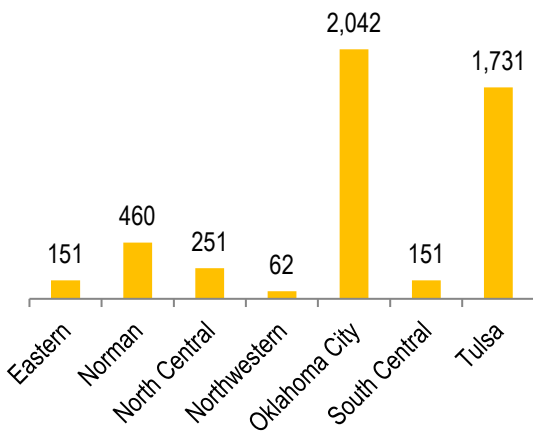

OSCPA MEMBERSHIP REPORT

January 2022

Total OSCPAs Membership = 6,341

■ Fellow ■ Provisional ■ Associate ■ Student

Year-to-Year Comparison

OSCPA MEMBERSHIP REPORT

January 2022

Actual Chapter