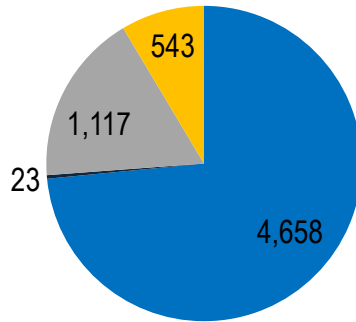

OSCPA MEMBERSHIP REPORT

January 2022

Total OSCPAs Membership = 6,341

■ Fellow ■ Provisional ■ Associate ■ Student

Year-to-Year Comparison

OSCPA MEMBERSHIP REPORT

January 2022

Actual Chapter

Fellow/Provisional Employment

Membership by Age

Membership by Gender