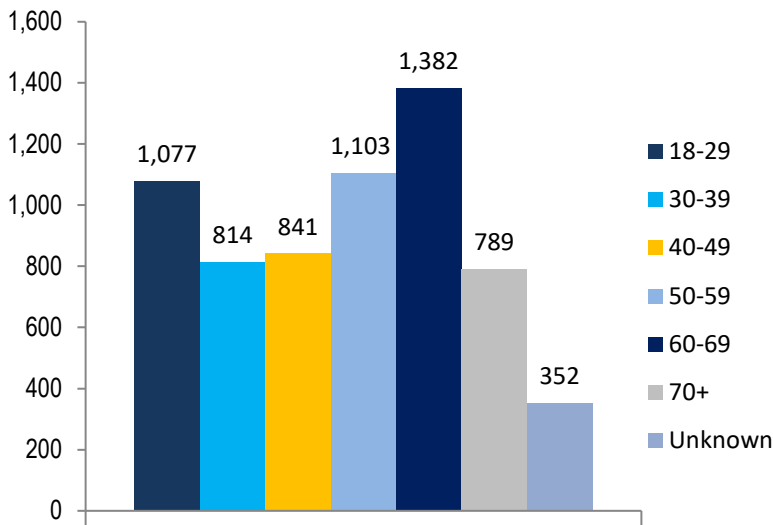

OSCPA MEMBERSHIP REPORT

January 2022

Total OSCPAs Membership = 6,341

■ Fellow ■ Provisional ■ Associate ■ Student

Year-to-Year Comparison

OSCPA MEMBERSHIP REPORT

January 2022

Actual Chapter

Fellow/Provisional Employment

Membership by Age

Membership by Gender