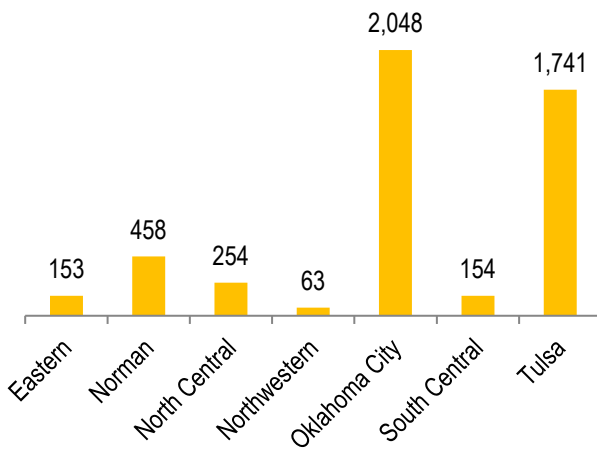

Actual Chapter