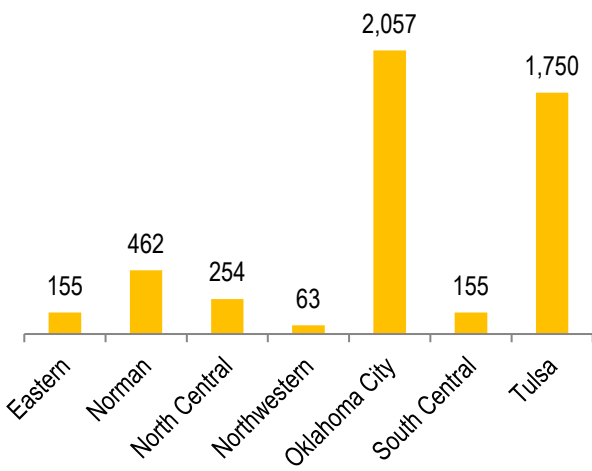

OSCPA MEMBERSHIP REPORT

March 2022

Total OSCPAs Membership = 6,460

■ Fellow ■ Provisional ■ Associate ■ Student

Year-to-Year Comparison

OSCPA MEMBERSHIP REPORT

March 2022

Actual Chapter