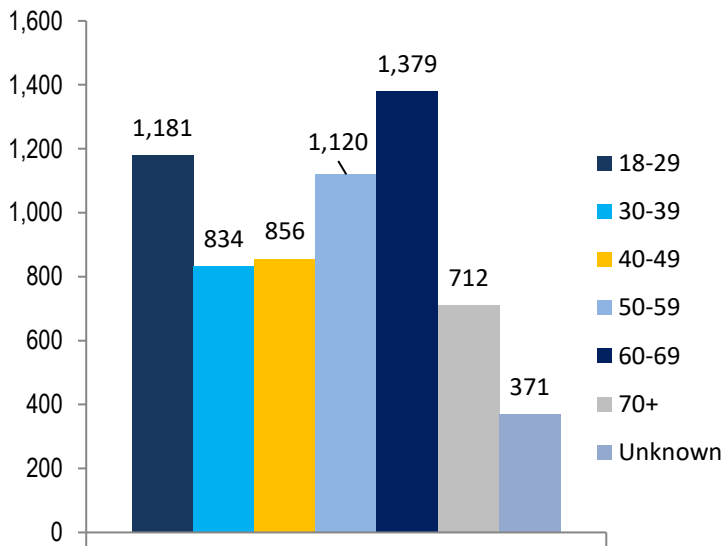

OSCPA MEMBERSHIP REPORT

March 2022

Total OSCPAs Membership = 6,460

■ Fellow ■ Provisional ■ Associate ■ Student

Year-to-Year Comparison

OSCPA MEMBERSHIP REPORT

March 2022

Actual Chapter

Fellow/Provisional Employment

Membership by Age

Membership by Gender