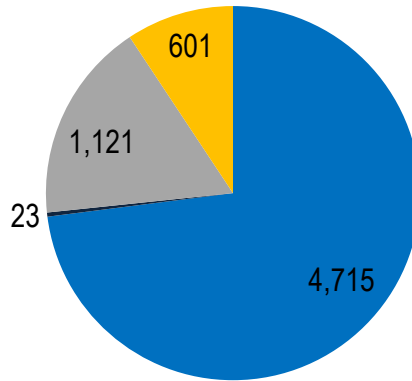

OSCPA MEMBERSHIP REPORT

March 2022

Total OSCPAs Membership = 6,460

■ Fellow ■ Provisional ■ Associate ■ Student

Year-to-Year Comparison

OSCPA MEMBERSHIP REPORT

March 2022

Actual Chapter

Fellow/Provisional Employment

Membership by Age

Membership by Gender