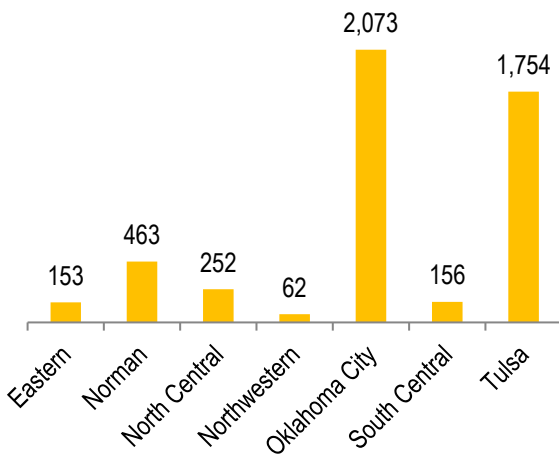

OSCPA MEMBERSHIP REPORT

May 2022

Total OSCPAs Membership = 6,486

Year-to-Year Comparison

OSCPA MEMBERSHIP REPORT

May 2022

Actual Chapter

Fellow/Provisional Employment

Membership by Age

Membership by Gender