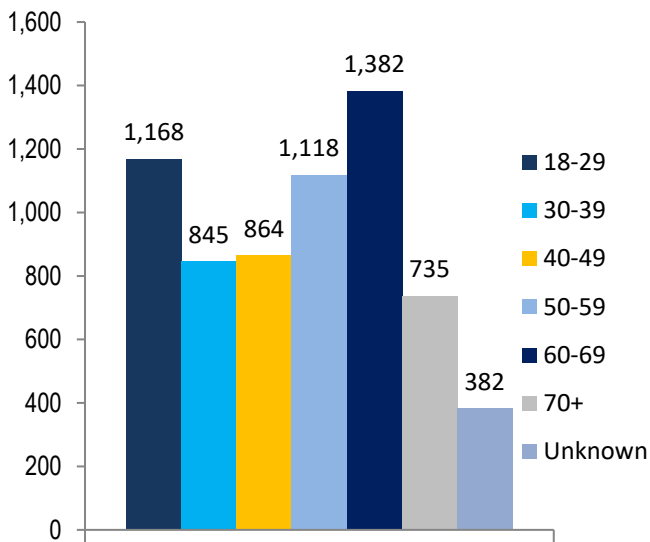

OSCPA MEMBERSHIP REPORT

May 2022

Total OSCPAs Membership = 6,486

Year-to-Year Comparison

OSCPA MEMBERSHIP REPORT

May 2022

Actual Chapter

Fellow/Provisional Employment

Membership by Age

Membership by Gender