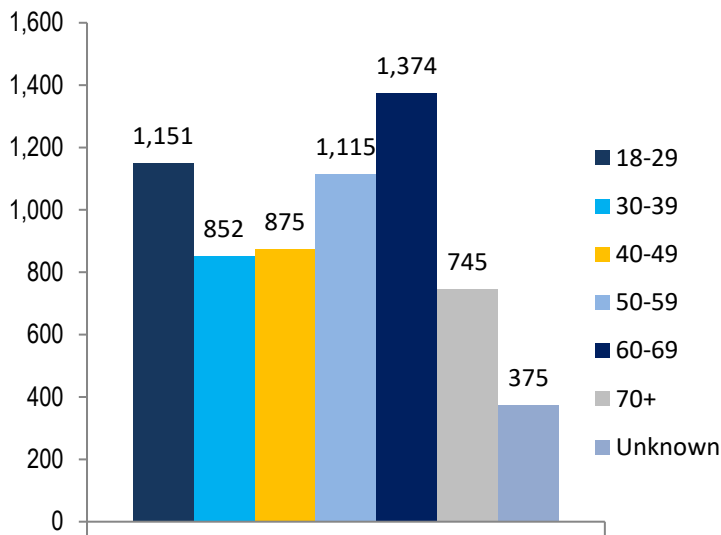

OSCPA MEMBERSHIP REPORT

July 2022

Total OSCPAs Membership = 6,486

Year-to-Year Comparison

OSCPA MEMBERSHIP REPORT

July 2022

Actual Chapter

Fellow/Provisional Employment

Membership by Age

Membership by Gender