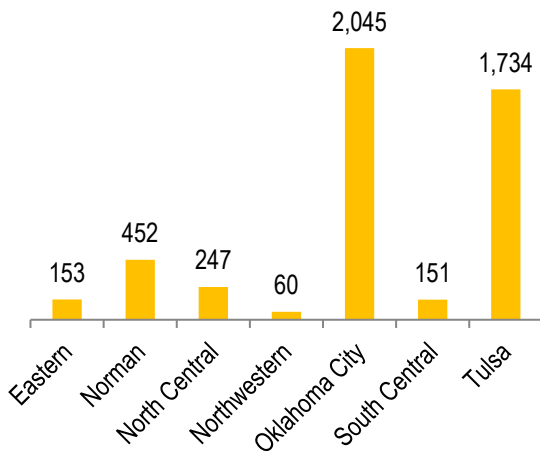

OSCPA MEMBERSHIP REPORT

July 2022

Total OSCPAs Membership = 6,486

Year-to-Year Comparison

OSCPA MEMBERSHIP REPORT

July 2022

Actual Chapter

Fellow/Provisional Employment

Membership by Age

Membership by Gender