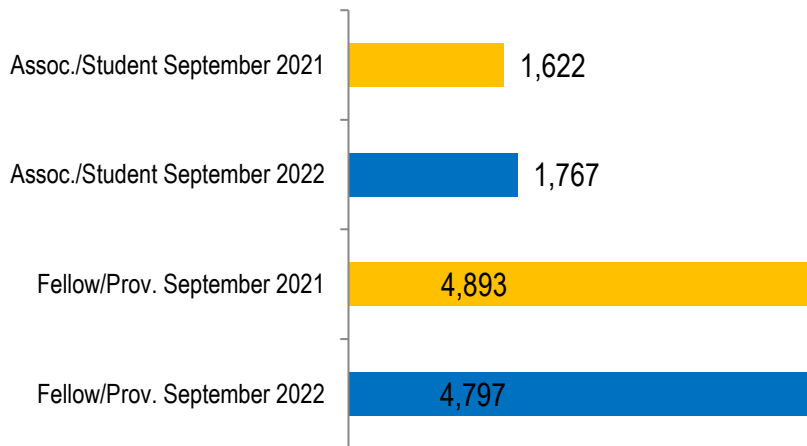

OSCPA MEMBERSHIP REPORT

September 2022

Total OSCPAs Membership = 6,564

■ Fellow ■ Provisional ■ Associate ■ Student

Year-to-Year Comparison

OSCPA MEMBERSHIP REPORT

September 2022

Actual Chapter

Fellow/Provisional Employment

Membership by Age

Membership by Gender