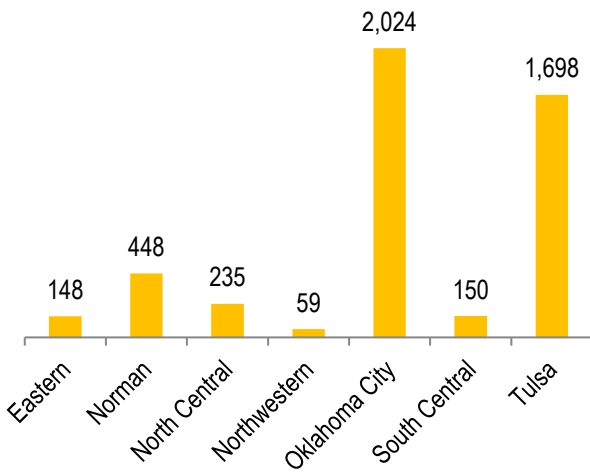

OSCPA MEMBERSHIP REPORT

September 2022

Total OSCPAs Membership = 6,564

■ Fellow ■ Provisional ■ Associate ■ Student

Year-to-Year Comparison

OSCPA MEMBERSHIP REPORT

September 2022

Actual Chapter