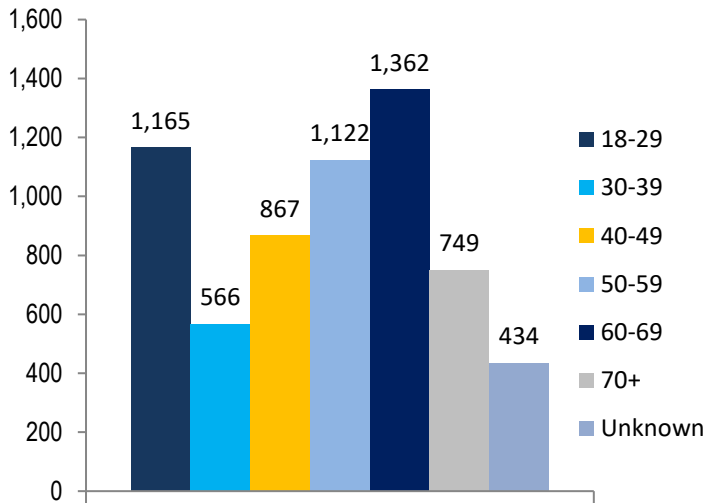

OSCPA MEMBERSHIP REPORT

September 2022

Total OSCPAs Membership = 6,564

■ Fellow ■ Provisional ■ Associate ■ Student

Year-to-Year Comparison

OSCPA MEMBERSHIP REPORT

September 2022

Actual Chapter

Fellow/Provisional Employment

Membership by Age

Membership by Gender