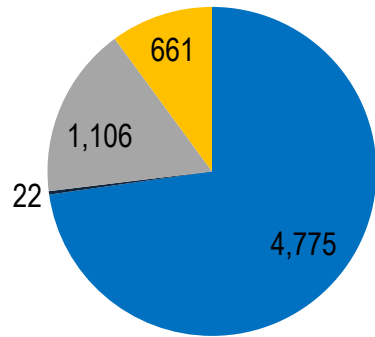

OSCPA MEMBERSHIP REPORT

September 2022

Total OSCPAs Membership = 6,564

■ Fellow ■ Provisional ■ Associate ■ Student

Year-to-Year Comparison

OSCPA MEMBERSHIP REPORT

September 2022

Actual Chapter

Fellow/Provisional Employment

Membership by Age

Membership by Gender