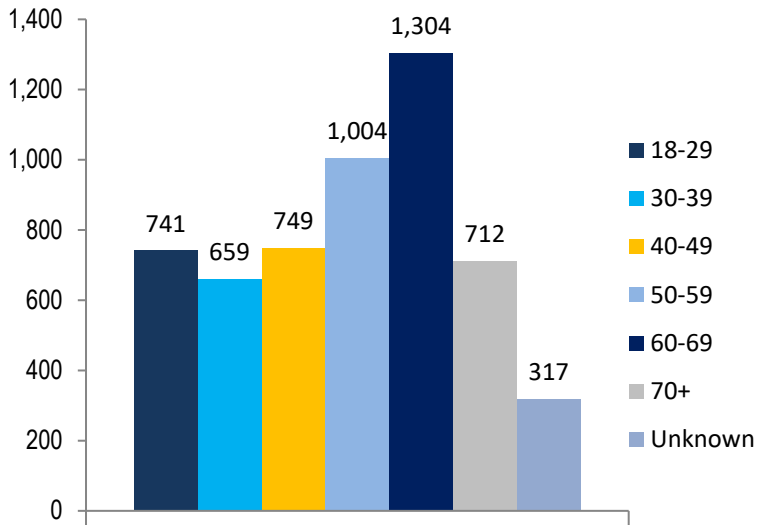

OSCPA MEMBERSHIP REPORT

January 2023

Total OSCPAs Membership = 5,435

Year-to-Year Comparison

OSCPA MEMBERSHIP REPORT

January 2023

Actual Chapter

Fellow/Provisional Employment

Membership by Age

Membership by Gender