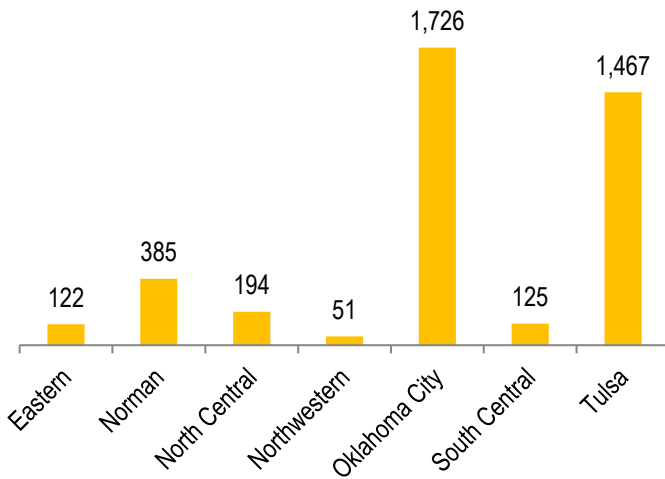

OSCPA MEMBERSHIP REPORT

January 2023

Total OSCPAs Membership = 5,435

Year-to-Year Comparison

OSCPA MEMBERSHIP REPORT

January 2023

Actual Chapter

Fellow/Provisional Employment

Membership by Age

Membership by Gender