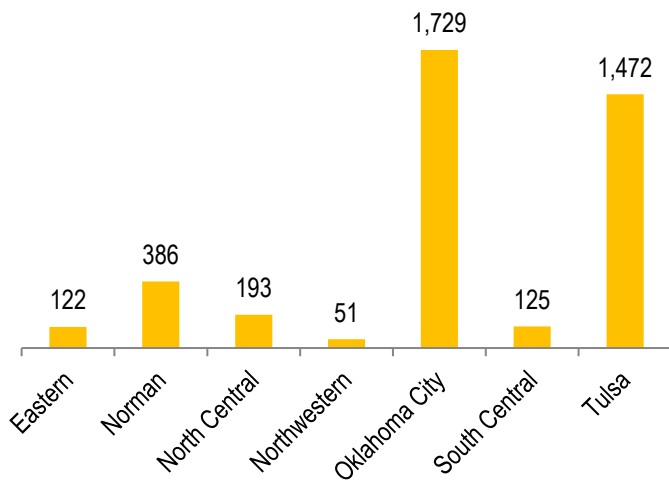

OSCPA MEMBERSHIP REPORT

March 2023

Total OSCPAs Membership = 5,544

Year-to-Year Comparison

OSCPA MEMBERSHIP REPORT

March 2023

Actual Chapter

Fellow/Provisional Employment

Membership by Age

Membership by Gender