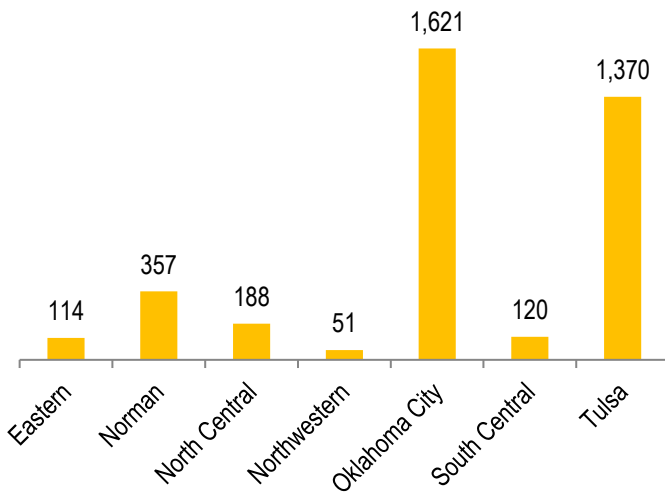

OSCPA MEMBERSHIP REPORT

December 2023

Total OSCPAs Membership = 5,286

Year-to-Year Comparison

OSCPA MEMBERSHIP REPORT

December 2023

Actual Chapter

Fellow/Provisional Employment

Membership by Age

Membership by Gender