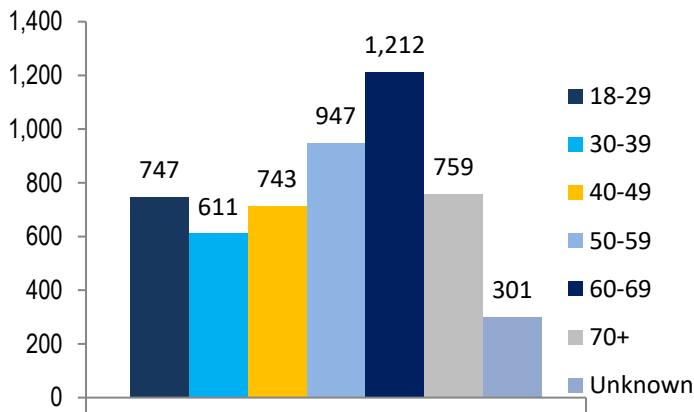

OSCPA MEMBERSHIP REPORT

December 2023

Total OSCPAs Membership = 5,286

Year-to-Year Comparison

OSCPA MEMBERSHIP REPORT

December 2023

Actual Chapter

Fellow/Provisional Employment

Membership by Age

Membership by Gender