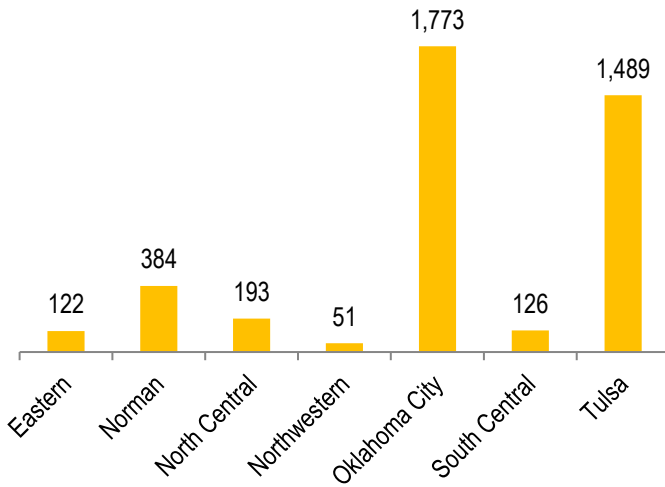

OSCPA MEMBERSHIP REPORT

July 2023

Total OSCPAs Membership = 5,586

Year-to-Year Comparison

OSCPA MEMBERSHIP REPORT

July 2023

Actual Chapter

Fellow/Provisional Employment