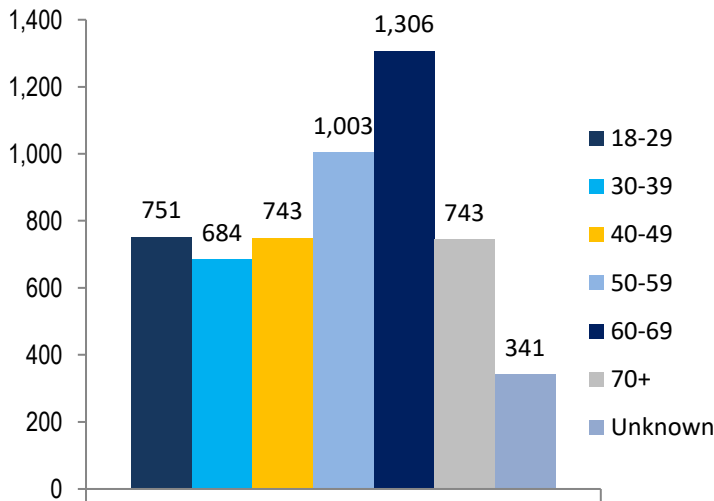

OSCPA MEMBERSHIP REPORT

June 2023

Total OSCPAs Membership = 5,578

■ Fellow ■ Provisional ■ Associate ■ Student

Year-to-Year Comparison

OSCPA MEMBERSHIP REPORT

June 2023

Actual Chapter

Fellow/Provisional Employment

Membership by Age

Membership by Gender