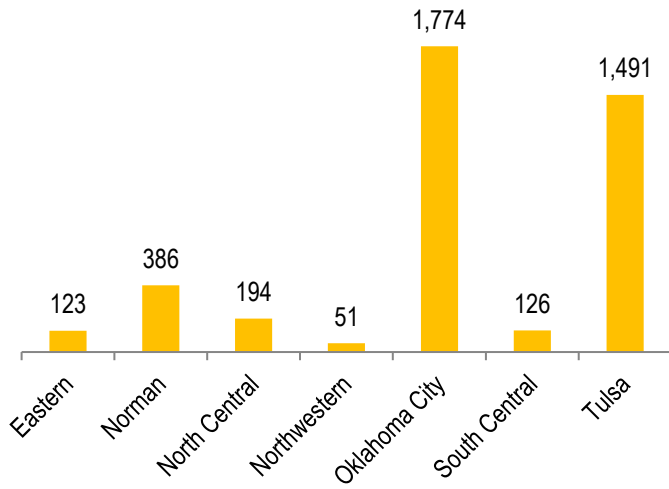

OSCPA MEMBERSHIP REPORT

June 2023

Total OSCPAs Membership = 5,578

■ Fellow ■ Provisional ■ Associate ■ Student

Year-to-Year Comparison

OSCPA MEMBERSHIP REPORT

June 2023

Actual Chapter