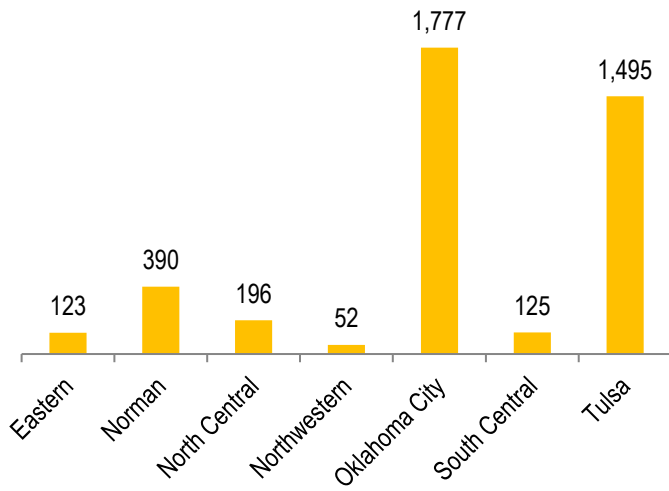

OSCPA MEMBERSHIP REPORT

May 2023

Total OSCPAs Membership = 5,573

Year-to-Year Comparison

OSCPA MEMBERSHIP REPORT

May 2023

Actual Chapter

Fellow/Provisional Employment