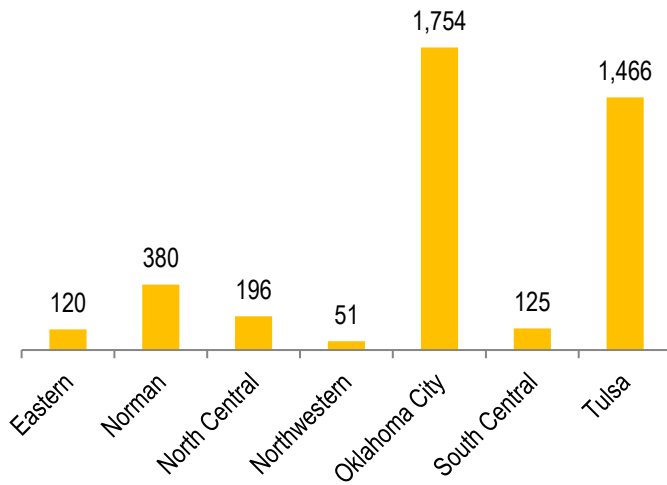

OSCPA MEMBERSHIP REPORT

November 2023

Total OSCPAs Membership = 5,617

Year-to-Year Comparison

OSCPA MEMBERSHIP REPORT

November 2023

Actual Chapter

Fellow/Provisional Employment

Membership by Age

Membership by Gender