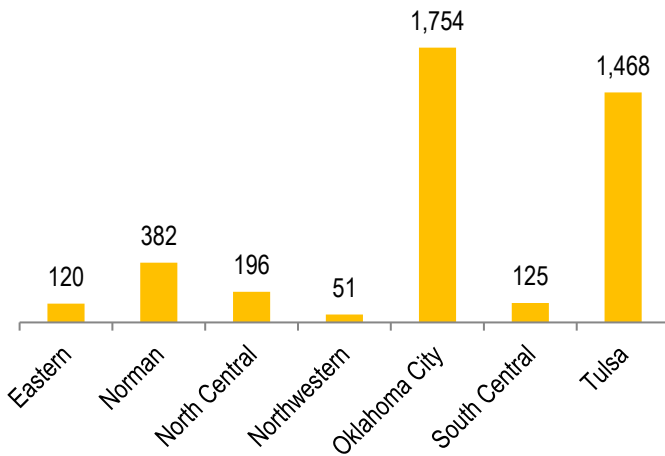

OSCPA MEMBERSHIP REPORT

October 2023

Total OSCPAs Membership = 5,590

Year-to-Year Comparison

OSCPA MEMBERSHIP REPORT

October 2023

Actual Chapter

Fellow/Provisional Employment

Membership by Age

Membership by Gender