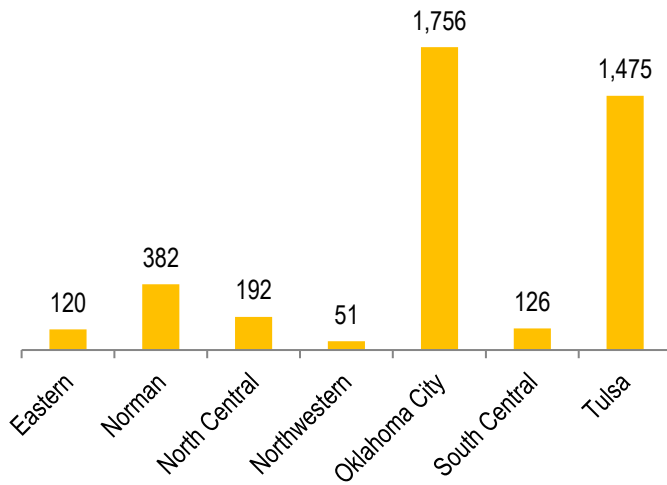

OSCPA MEMBERSHIP REPORT

September 2023

Total OSCPAs Membership = 5,592

Year-to-Year Comparison

OSCPA MEMBERSHIP REPORT

September 2023

Actual Chapter

Fellow/Provisional Employment

Membership by Age

Membership by Gender