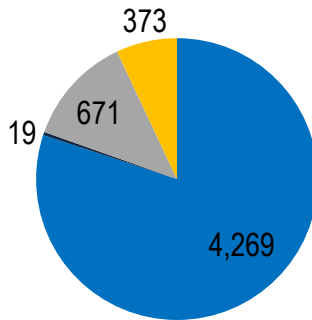

OSCPA MEMBERSHIP REPORT

January 2024

Total OSCPAs Membership = 5,332

■ Fellow ■ Provisional ■ Associate ■ Student

Year-to-Year Comparison

OSCPA MEMBERSHIP REPORT

January 2024

Actual Chapter

Fellow/Provisional Employment

Membership by Age

Membership by Gender