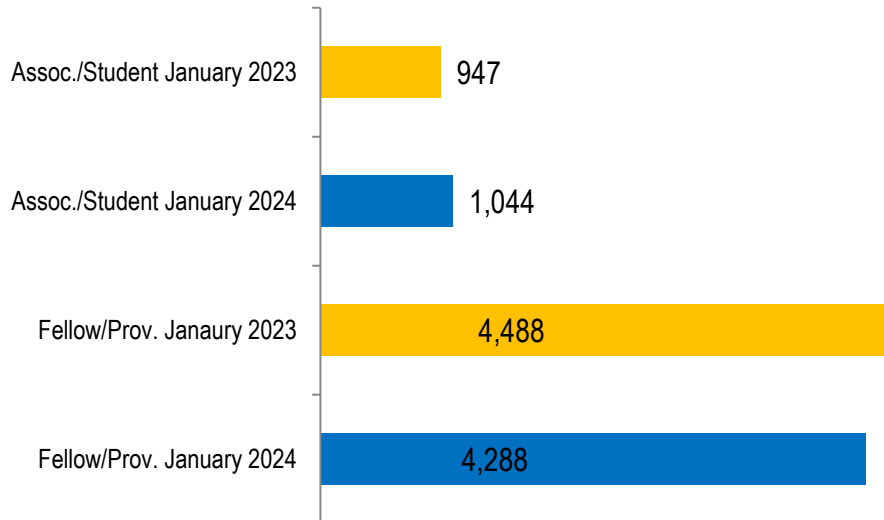

OSCPA MEMBERSHIP REPORT

January 2024

Total OSCPAs Membership = 5,332

■ Fellow ■ Provisional ■ Associate ■ Student

Year-to-Year Comparison

OSCPA MEMBERSHIP REPORT

January 2024

Actual Chapter

Fellow/Provisional Employment

Membership by Age

Membership by Gender