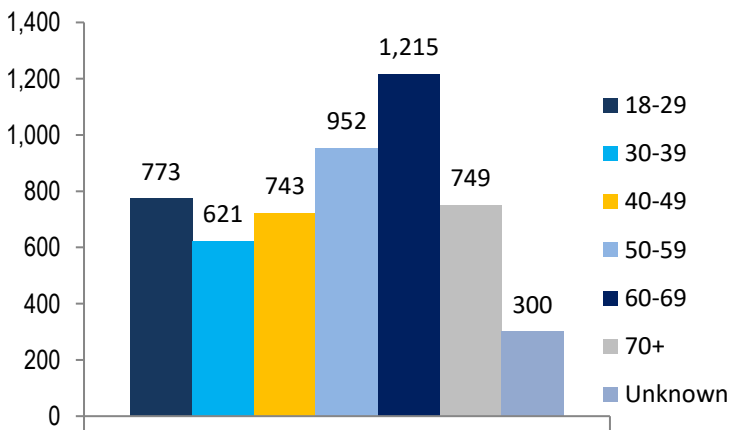

OSCPA MEMBERSHIP REPORT

January 2024

Total OSCPAs Membership = 5,332

■ Fellow ■ Provisional ■ Associate ■ Student

Year-to-Year Comparison

OSCPA MEMBERSHIP REPORT

January 2024

Actual Chapter

Fellow/Provisional Employment

Membership by Age

Membership by Gender