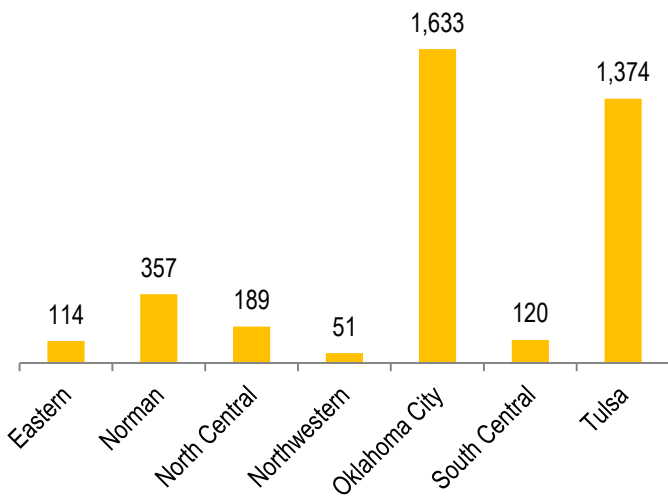

OSCPA MEMBERSHIP REPORT

January 2024

Total OSCPAs Membership = 5,332

■ Fellow ■ Provisional ■ Associate ■ Student

Year-to-Year Comparison

OSCPA MEMBERSHIP REPORT

January 2024

Actual Chapter