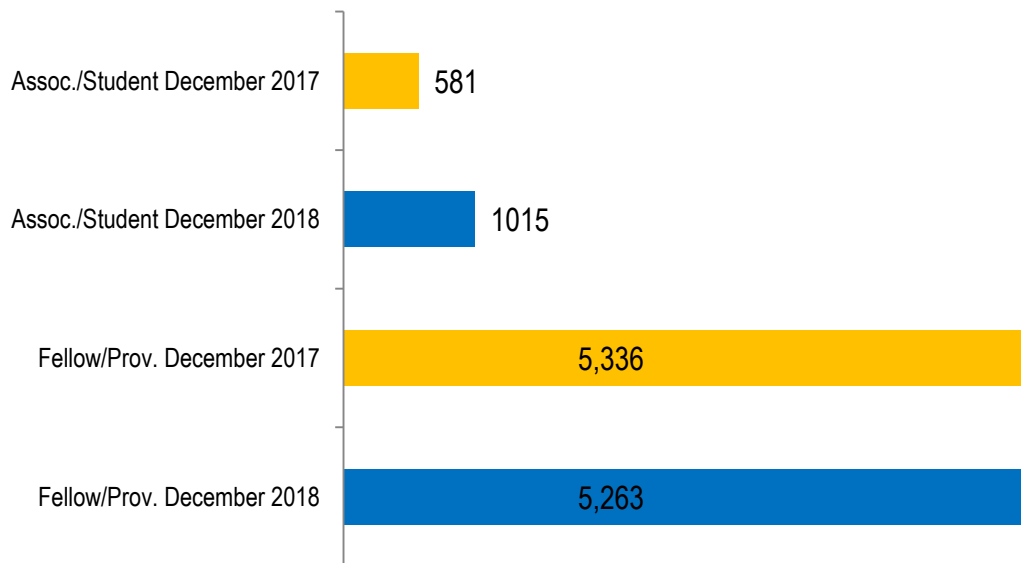

OSCPA MEMBERSHIP REPORT

December 2018

Total OSCPAs Membership = 6,278

Year-to-Year Comparison

OSCPA MEMBERSHIP REPORT

December 2018

Actual Chapter

Fellow/Provisional Employment

Membership by Age

Membership by Gender