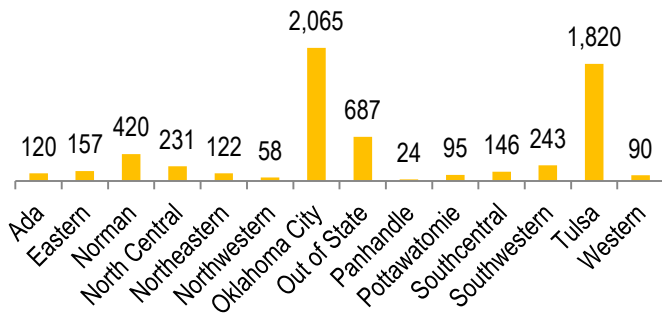

OSCPA MEMBERSHIP REPORT

December 2018

Total OSCPAs Membership = 6,278

Year-to-Year Comparison

OSCPA MEMBERSHIP REPORT

December 2018

Actual Chapter

Fellow/Provisional Employment

Membership by Age

Membership by Gender