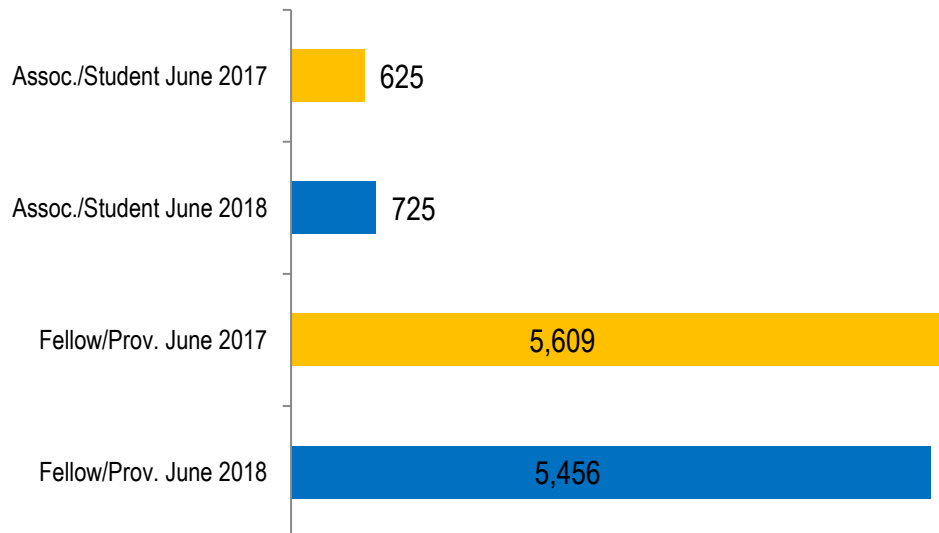

OSCPA MEMBERSHIP REPORT

June 2018

Total OSCPAs Membership = 6,181

Year-to-Year Comparison

OSCPA MEMBERSHIP REPORT

June 2018

Actual Chapter

Fellow/Provisional Employment

Membership by Age

Membership by Gender