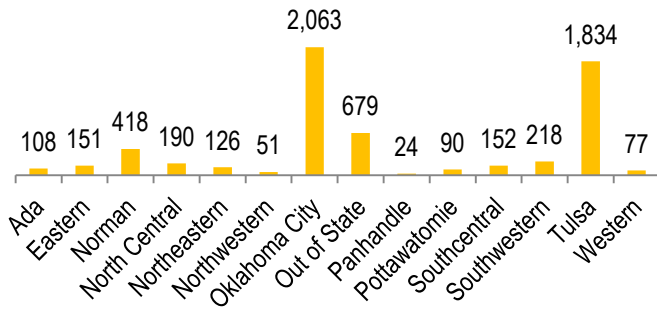

OSCPA MEMBERSHIP REPORT

June 2018

Total OSCPAs Membership = 6,181

Year-to-Year Comparison

OSCPA MEMBERSHIP REPORT

June 2018

Actual Chapter

Fellow/Provisional Employment

Membership by Age

Membership by Gender