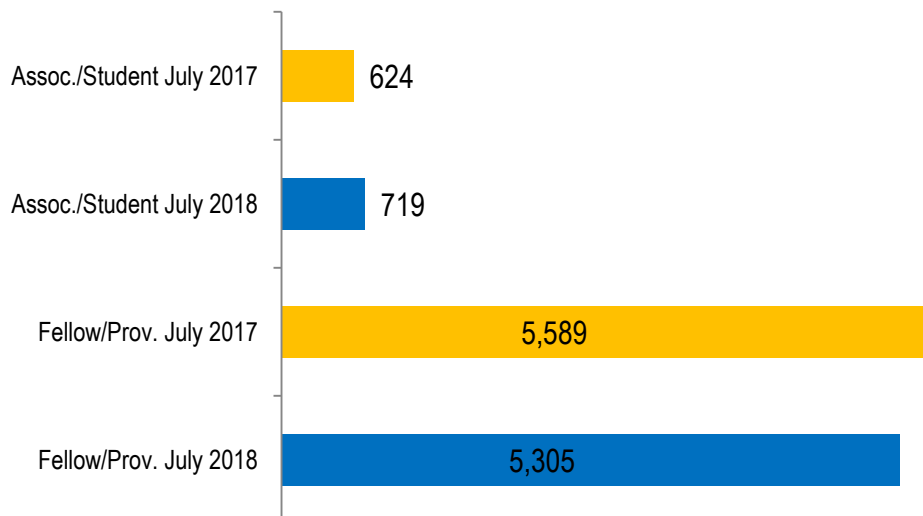

OSCPA MEMBERSHIP REPORT

July 2018

Total OSCPAs Membership = 6,024

Year-to-Year Comparison

OSCPA MEMBERSHIP REPORT

July 2018

Actual Chapter

Fellow/Provisional Employment

Membership by Age

Membership by Gender