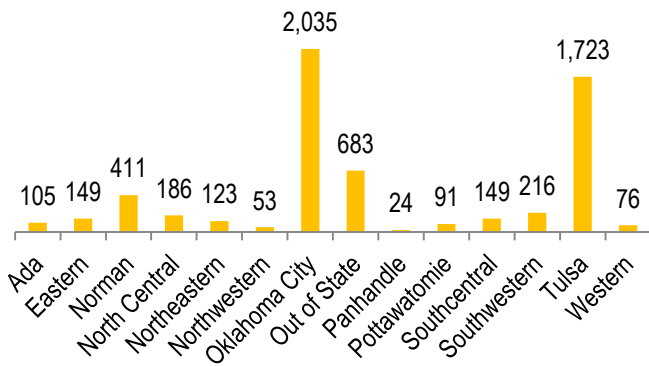

OSCPA MEMBERSHIP REPORT

July 2018

Total OSCPAs Membership = 6,024

Year-to-Year Comparison

OSCPA MEMBERSHIP REPORT

July 2018

Actual Chapter

Fellow/Provisional Employment

Membership by Age

Membership by Gender