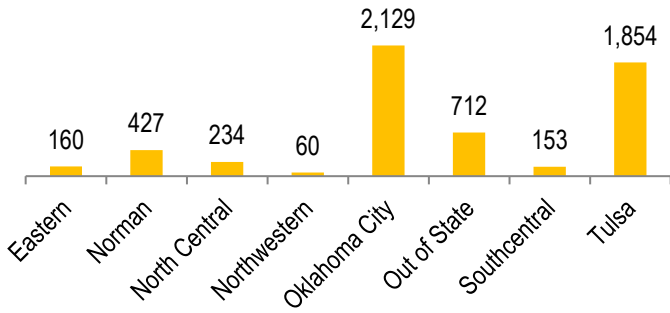

OSCPA MEMBERSHIP REPORT

May 2019

Total OSCPAs Membership = 6,451

Year-to-Year Comparison

OSCPA MEMBERSHIP REPORT

May 2019

Actual Chapter

Fellow/Provisional Employment

Membership by Age

Membership by Gender