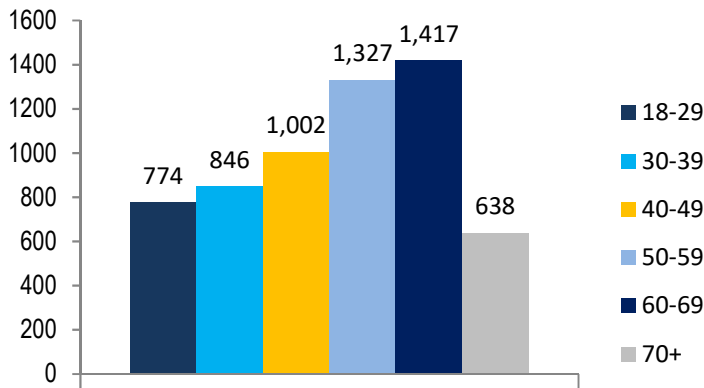

OSCPA MEMBERSHIP REPORT

June 2019

Total OSCPAs Membership = 6,386

Year-to-Year Comparison

OSCPA MEMBERSHIP REPORT

June 2019

Actual Chapter

Fellow/Provisional Employment

Membership by Age

Membership by Gender