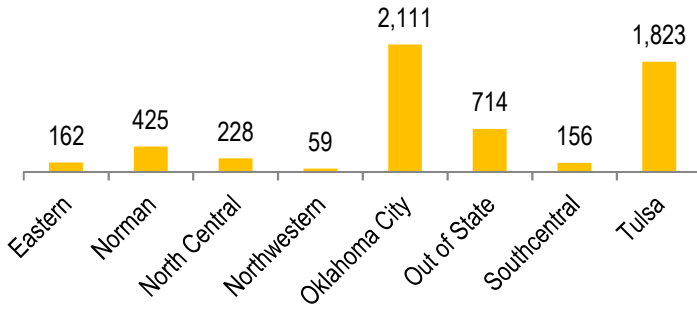

OSCPA MEMBERSHIP REPORT

June 2019

Total OSCPAs Membership = 6,386

Year-to-Year Comparison

OSCPA MEMBERSHIP REPORT

June 2019

Actual Chapter

Fellow/Provisional Employment

Membership by Age

Membership by Gender