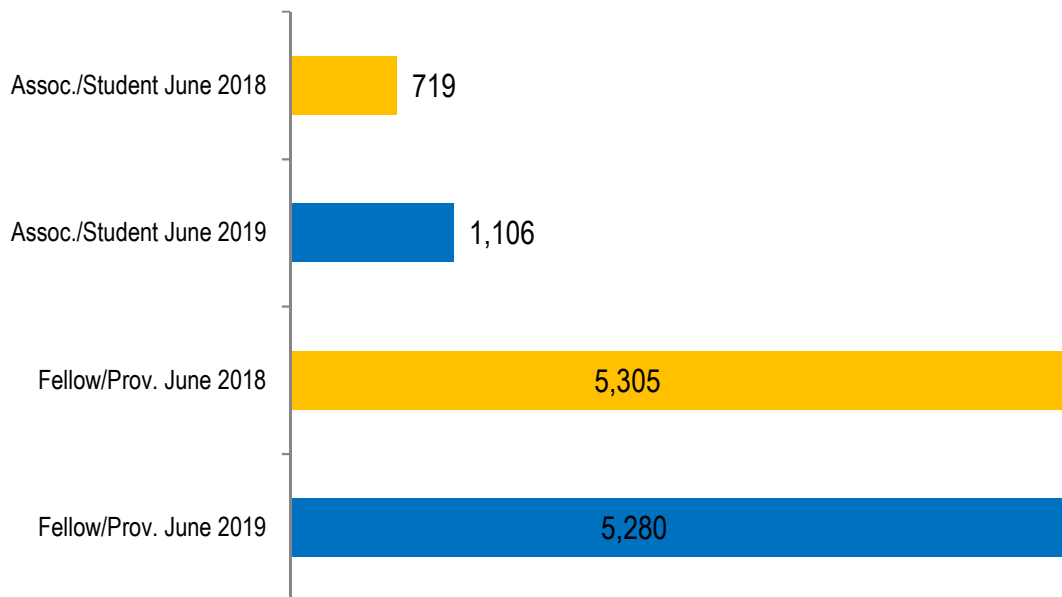

OSCPA MEMBERSHIP REPORT

June 2019

Total OSCPAs Membership = 6,386

Year-to-Year Comparison

OSCPA MEMBERSHIP REPORT

June 2019

Actual Chapter

Fellow/Provisional Employment

Membership by Age

Membership by Gender