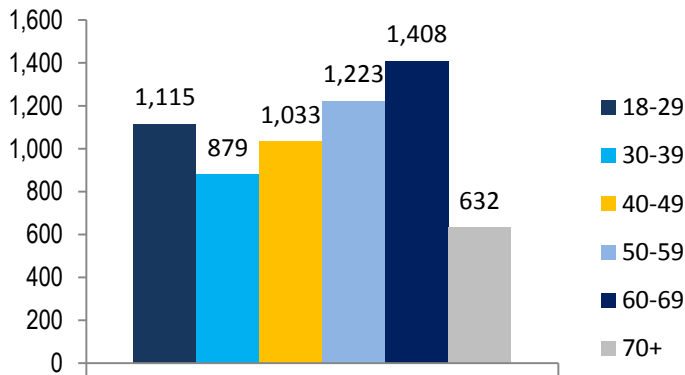

OSCPA MEMBERSHIP REPORT

October 2020

Total OSCPAs Membership = 6,693

Year-to-Year Comparison

OSCPA MEMBERSHIP REPORT

October 2020

Actual Chapter

Fellow/Provisional Employment

Membership by Age

Membership by Gender