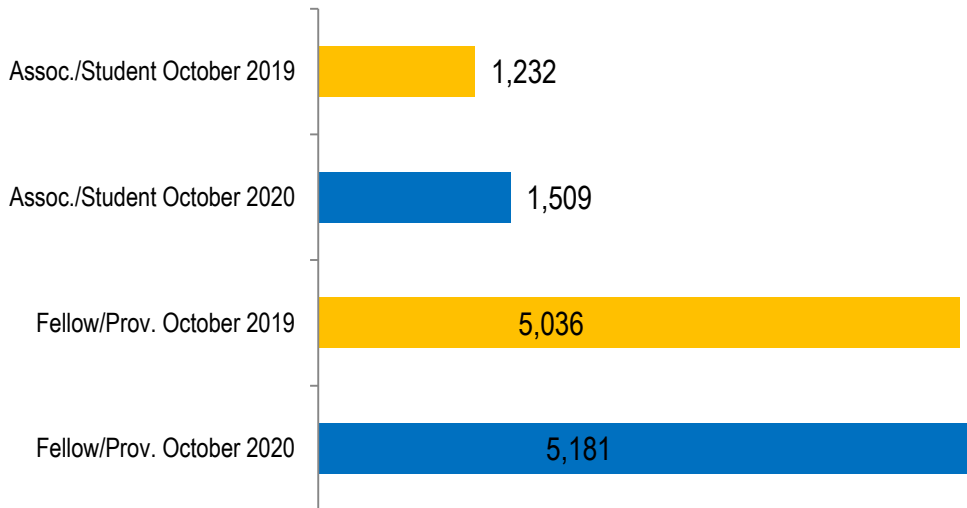

OSCPA MEMBERSHIP REPORT

October 2020

Total OSCPAs Membership = 6,693

Year-to-Year Comparison

OSCPA MEMBERSHIP REPORT

October 2020

Actual Chapter

Fellow/Provisional Employment

Membership by Age

Membership by Gender