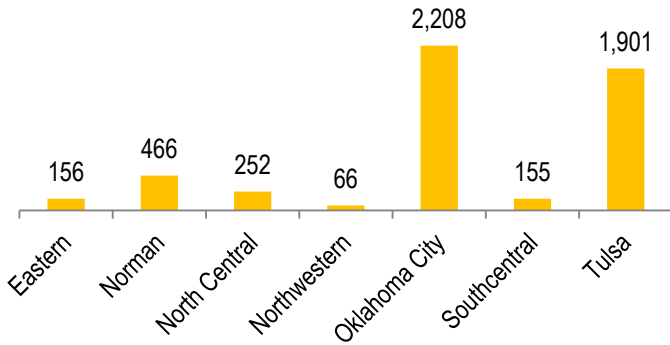

OSCPA MEMBERSHIP REPORT

October 2020

Total OSCPAs Membership = 6,693

Year-to-Year Comparison

OSCPA MEMBERSHIP REPORT

October 2020

Actual Chapter

Fellow/Provisional Employment

Membership by Age

Membership by Gender