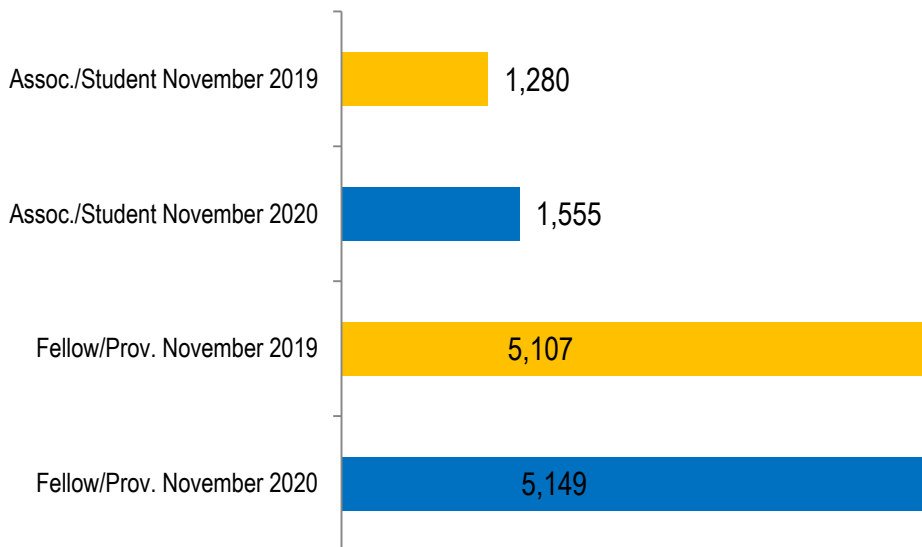

OSCPA MEMBERSHIP REPORT

November 2020

Total OSCPAs Membership = 6,704

Year-to-Year Comparison

OSCPA MEMBERSHIP REPORT

November 2020

Actual Chapter

Fellow/Provisional Employment

Membership by Age

Membership by Gender