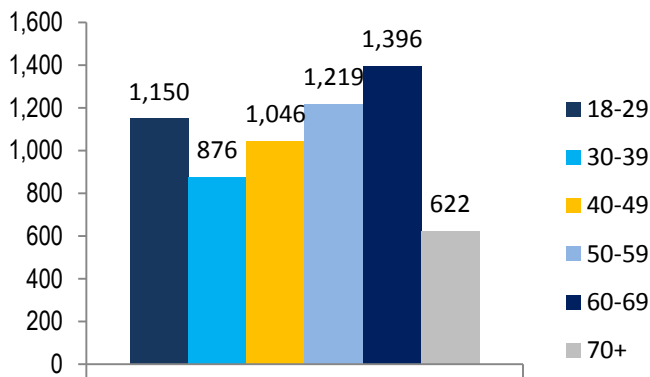

OSCPA MEMBERSHIP REPORT

November 2020

Total OSCPAs Membership = 6,704

Year-to-Year Comparison

OSCPA MEMBERSHIP REPORT

November 2020

Actual Chapter

Fellow/Provisional Employment

Membership by Age

Membership by Gender