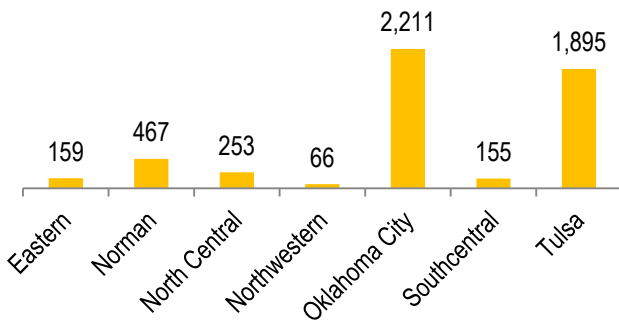

OSCPA MEMBERSHIP REPORT

November 2020

Total OSCPAs Membership = 6,704

Year-to-Year Comparison

OSCPA MEMBERSHIP REPORT

November 2020

Actual Chapter

Fellow/Provisional Employment

Membership by Age

Membership by Gender