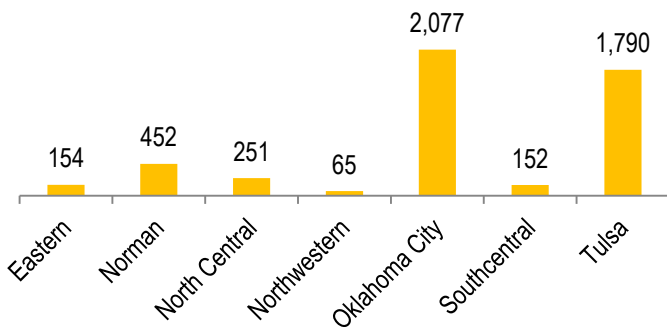

OSCPA MEMBERSHIP REPORT

December 2020

Total OSCPAs Membership = 6,364

Year-to-Year Comparison

OSCPA MEMBERSHIP REPORT

December 2020

Actual Chapter

Fellow/Provisional Employment