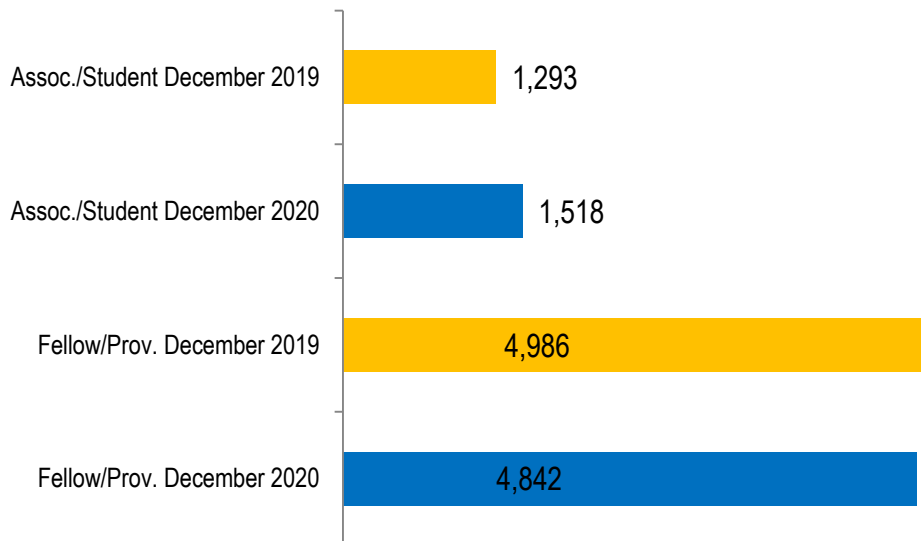

OSCPA MEMBERSHIP REPORT

December 2020

Total OSCPAs Membership = 6,364

Year-to-Year Comparison

OSCPA MEMBERSHIP REPORT

December 2020

Actual Chapter

Fellow/Provisional Employment

Membership by Gender