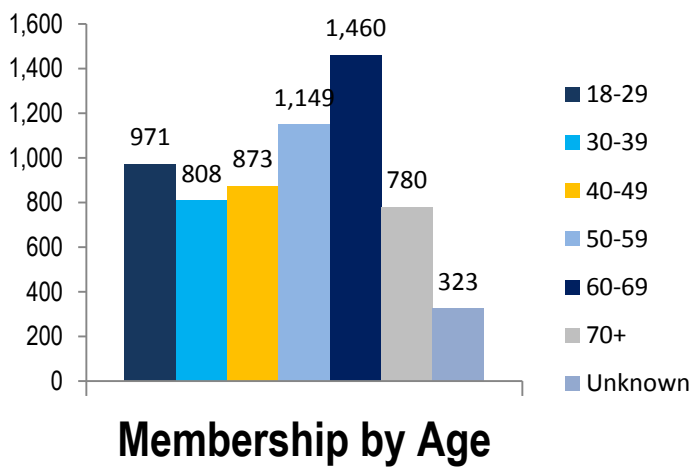

OSCPA MEMBERSHIP REPORT

December 2020

Total OSCPAs Membership = 6,364

Year-to-Year Comparison

OSCPA MEMBERSHIP REPORT

December 2020

Actual Chapter

Fellow/Provisional Employment

Membership by Gender