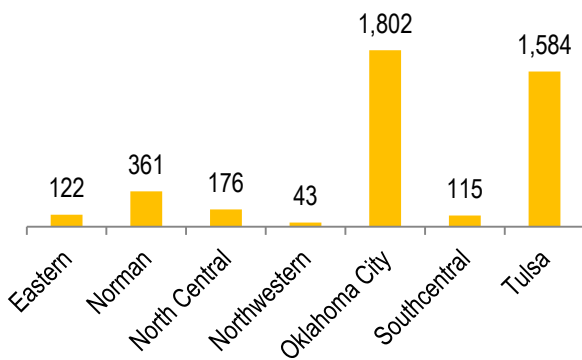

OSCPA MEMBERSHIP REPORT

July 2020

Total OSCPAs Membership = 6,615

Year-to-Year Comparison

OSCPA MEMBERSHIP REPORT

July 2020

Actual Chapter

Fellow/Provisional Employment

Membership by Age

Membership by Gender