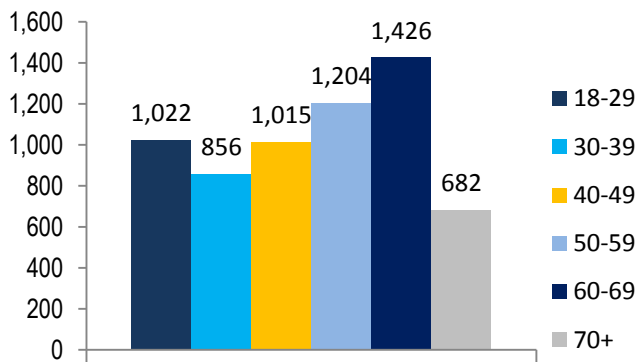

OSCPA MEMBERSHIP REPORT

July 2020

Total OSCPAs Membership = 6,615

Year-to-Year Comparison

OSCPA MEMBERSHIP REPORT

July 2020

Actual Chapter

Fellow/Provisional Employment

Membership by Age

Membership by Gender