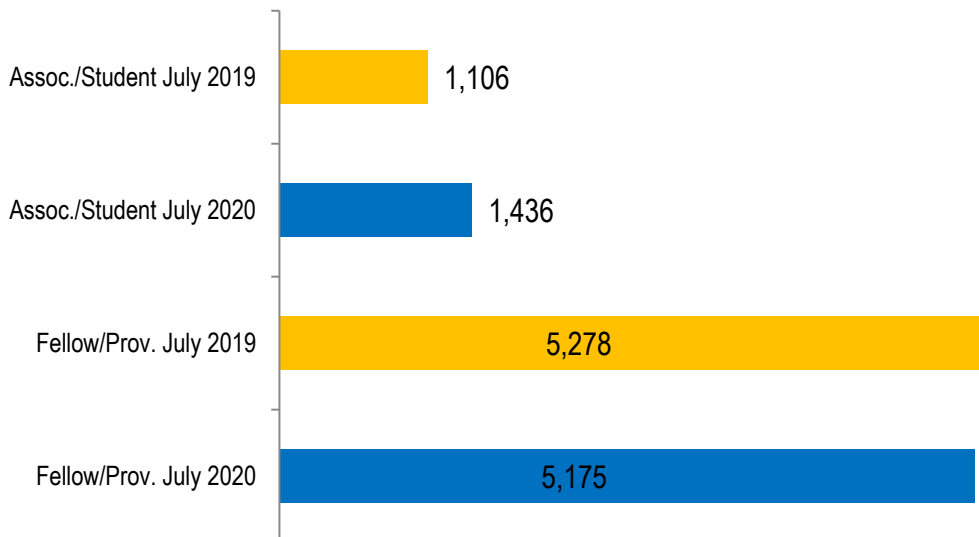

OSCPA MEMBERSHIP REPORT

July 2020

Total OSCPAs Membership = 6,615

Year-to-Year Comparison

OSCPA MEMBERSHIP REPORT

July 2020

Actual Chapter

Fellow/Provisional Employment

Membership by Age

Membership by Gender