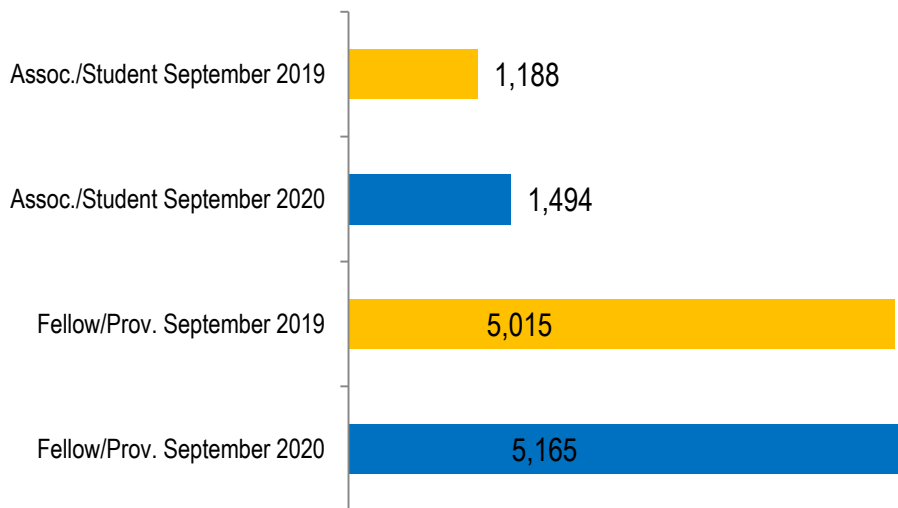

OSCPA MEMBERSHIP REPORT

September 2020

Total OSCPAs Membership = 6,659

Year-to-Year Comparison

OSCPA MEMBERSHIP REPORT

September 2020

Actual Chapter

Fellow/Provisional Employment

Membership by Age

Membership by Gender