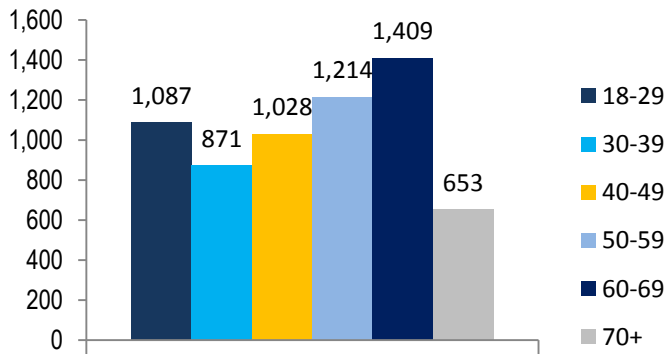

OSCPA MEMBERSHIP REPORT

September 2020

Total OSCPAs Membership = 6,659

Year-to-Year Comparison

OSCPA MEMBERSHIP REPORT

September 2020

Actual Chapter

Fellow/Provisional Employment

Membership by Age

Membership by Gender