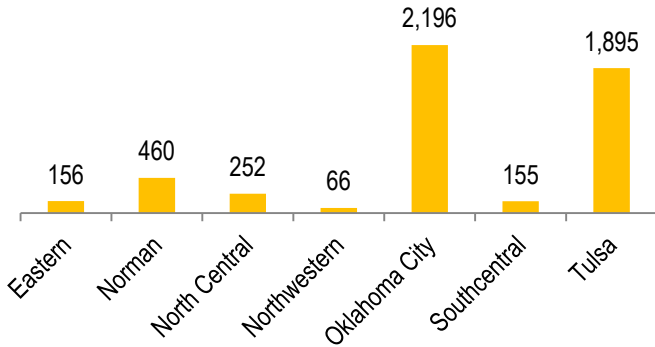

OSCPA MEMBERSHIP REPORT

September 2020

Total OSCPAs Membership = 6,659

Year-to-Year Comparison

OSCPA MEMBERSHIP REPORT

September 2020

Actual Chapter

Fellow/Provisional Employment

Membership by Age

Membership by Gender