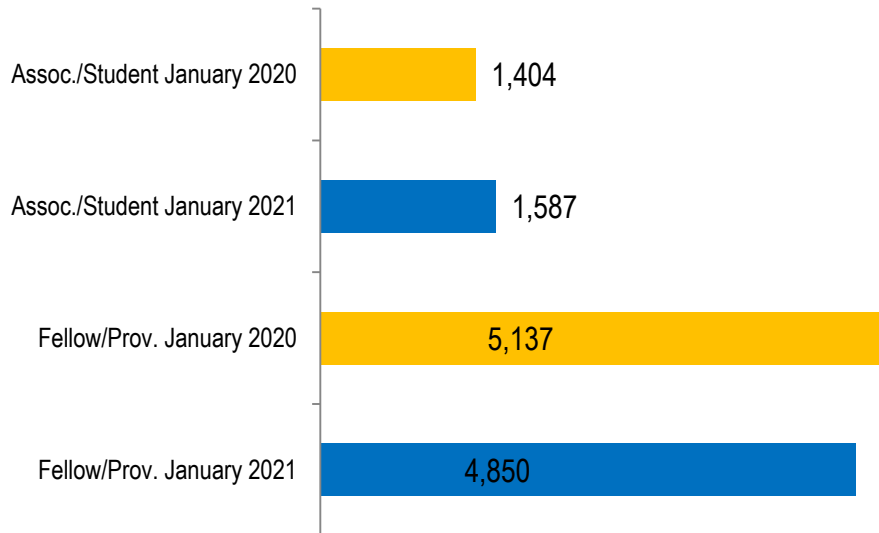

OSCPA MEMBERSHIP REPORT

January 2021

Total OSCPAs Membership = 6,437

Year-to-Year Comparison

OSCPA MEMBERSHIP REPORT

January 2021

Actual Chapter

Fellow/Provisional Employment

Membership by Gender