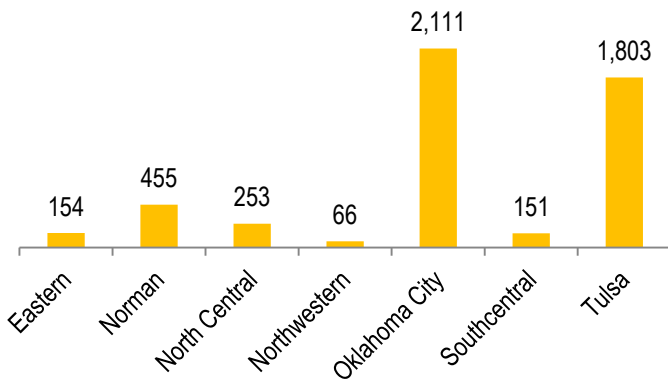

OSCPA MEMBERSHIP REPORT

January 2021

Total OSCPAs Membership = 6,437

Year-to-Year Comparison

OSCPA MEMBERSHIP REPORT

January 2021

Actual Chapter

Fellow/Provisional Employment