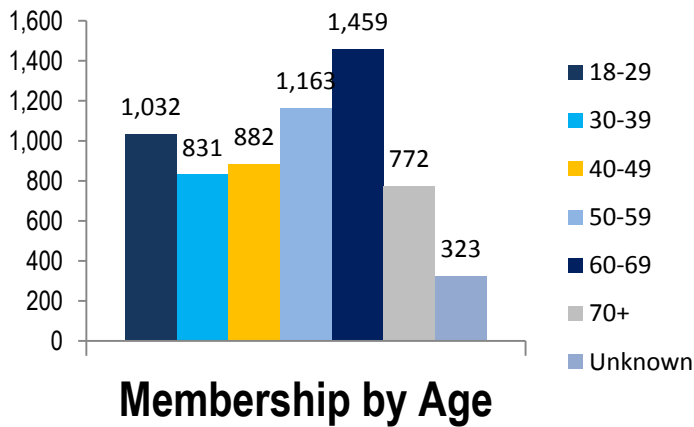

OSCPA MEMBERSHIP REPORT

January 2021

Total OSCPAs Membership = 6,437

Year-to-Year Comparison

OSCPA MEMBERSHIP REPORT

January 2021

Actual Chapter

Fellow/Provisional Employment

Membership by Gender