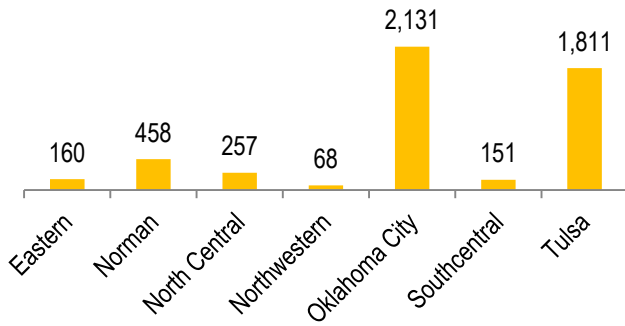

OSCPA MEMBERSHIP REPORT

February 2021

Total OSCPAs Membership = 6,490

Year-to-Year Comparison

OSCPA MEMBERSHIP REPORT

February 2021

Actual Chapter

Fellow/Provisional Employment

Membership by Age

Membership by Gender