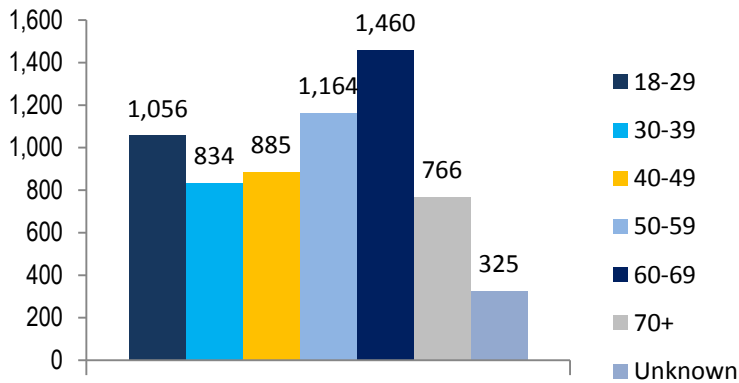

OSCPA MEMBERSHIP REPORT

February 2021

Total OSCPAs Membership = 6,490

Year-to-Year Comparison

OSCPA MEMBERSHIP REPORT

February 2021

Actual Chapter

Fellow/Provisional Employment

Membership by Age

Membership by Gender