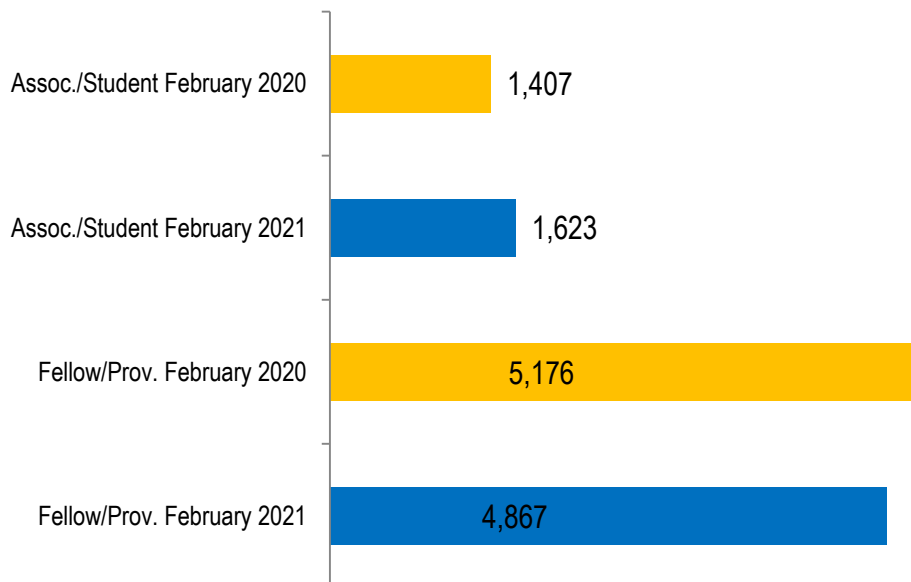

OSCPA MEMBERSHIP REPORT

February 2021

Total OSCPAs Membership = 6,490

Year-to-Year Comparison

OSCPA MEMBERSHIP REPORT

February 2021

Actual Chapter

Fellow/Provisional Employment

Membership by Age

Membership by Gender