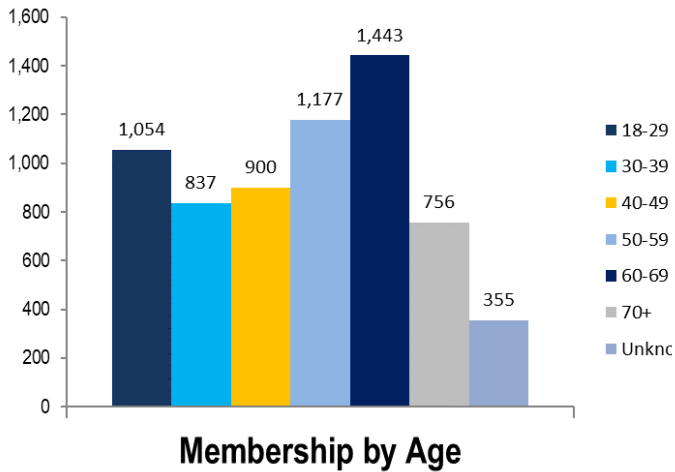

OSCPA MEMBERSHIP REPORT

April 2021

Fellow/Provisional Employment