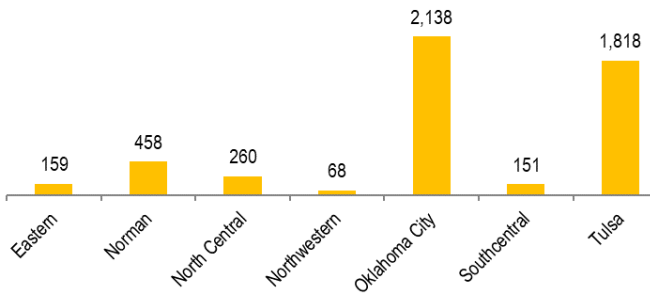

OSCPA MEMBERSHIP REPORT

April 2021

Total OSCPAs Membership = 6,539

■ Fellow ■ Provisional ■ Associate ■ Student

Year-to-Year Comparison

OSCPA MEMBERSHIP REPORT

April 2021

Actual Chapter