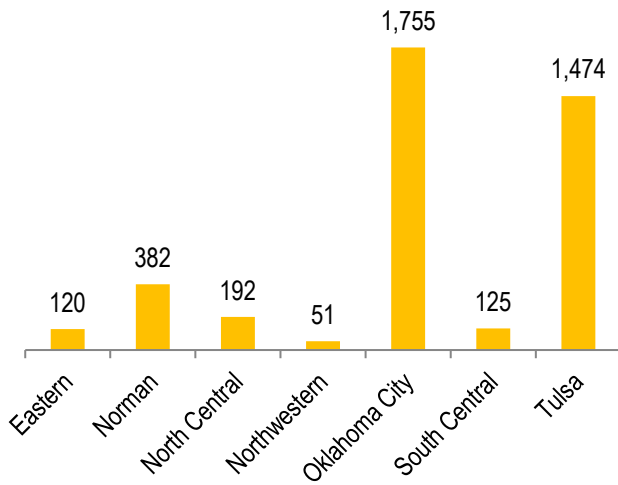

OSCPA MEMBERSHIP REPORT

August 2023

Total OSCPAs Membership = 5,572

Year-to-Year Comparison

OSCPA MEMBERSHIP REPORT

August 2023

Actual Chapter

Fellow/Provisional Employment

Membership by Age

Membership by Gender